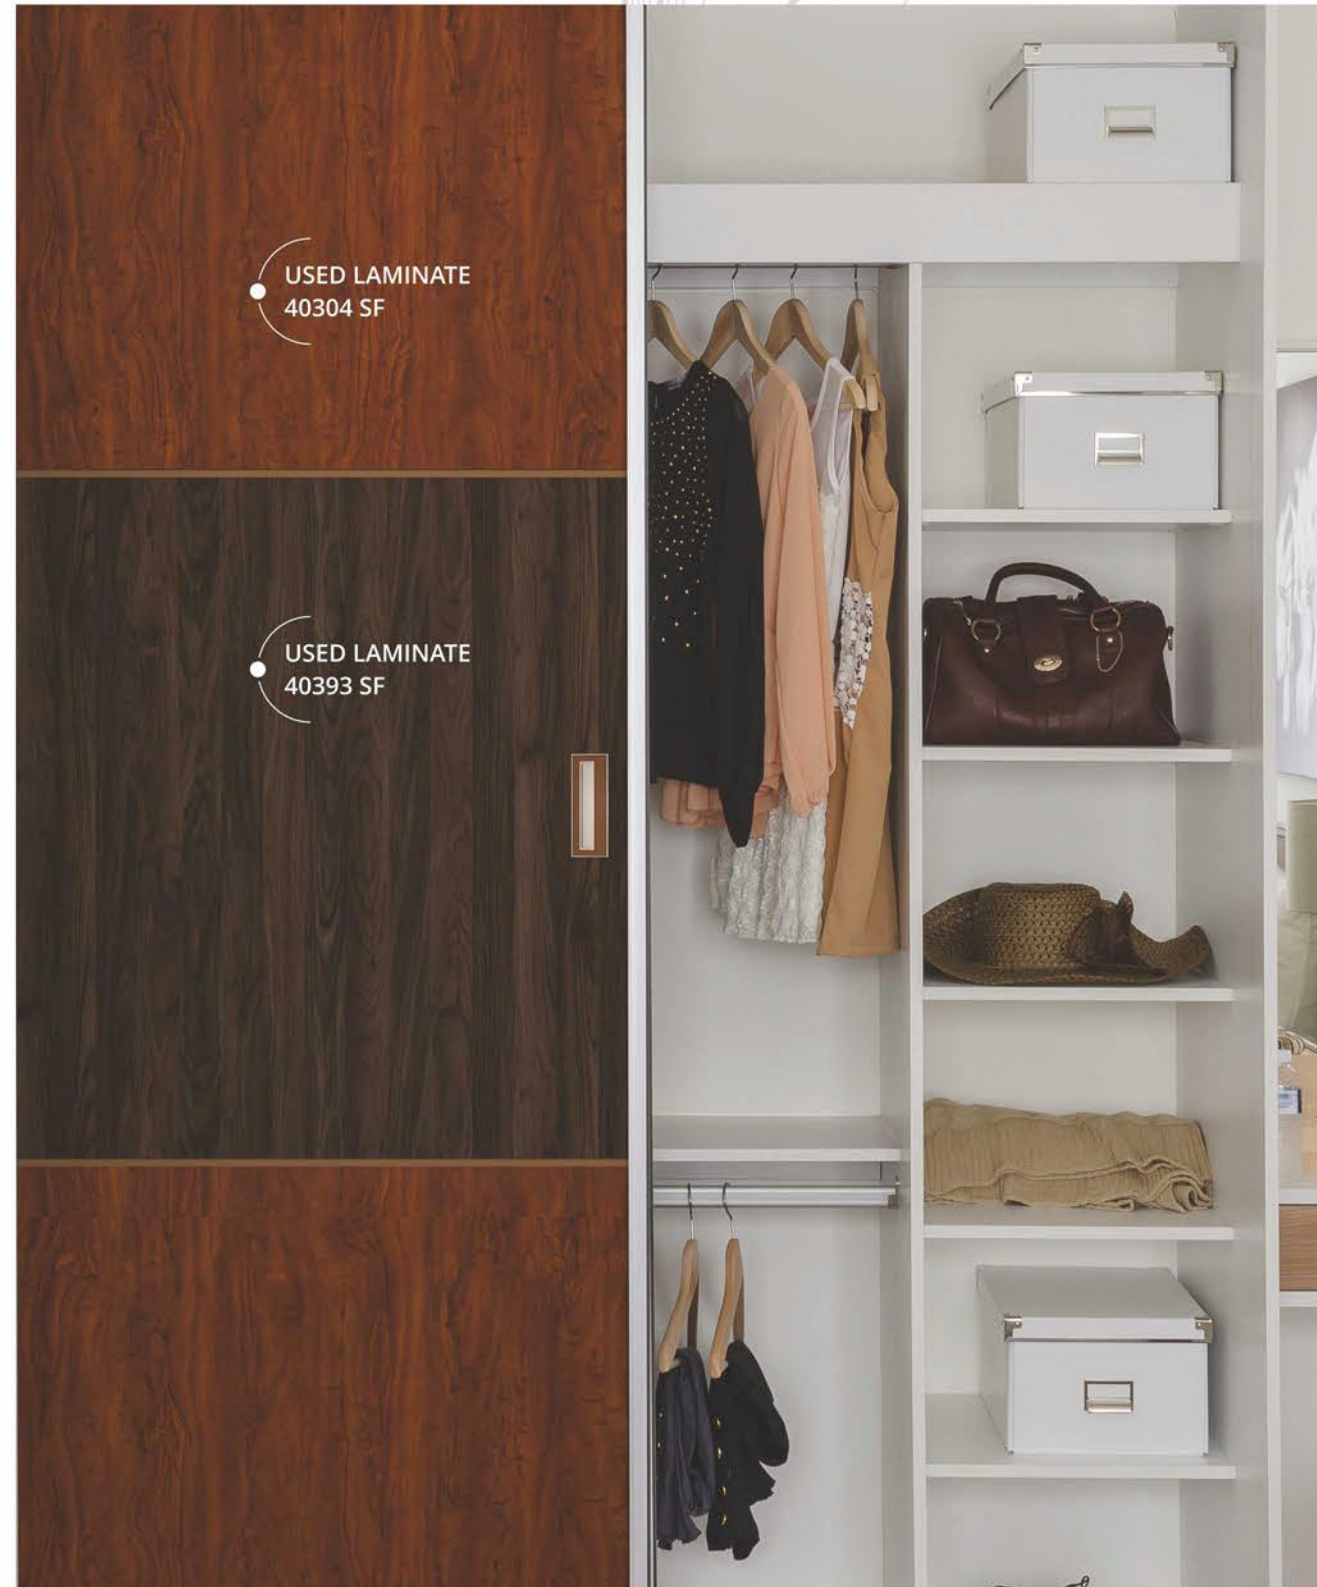

# S U E D E F I N I S H

40393 SF | Dark Bucock

40308 SF | Smoked Black Wood

USED LAMINATE  
40304 SF

USED LAMINATE  
40393 SF

40304 SF | Cinnamon Cedar

Create a new decor with our exclusive designs that will revamp your image and reflect your persona.