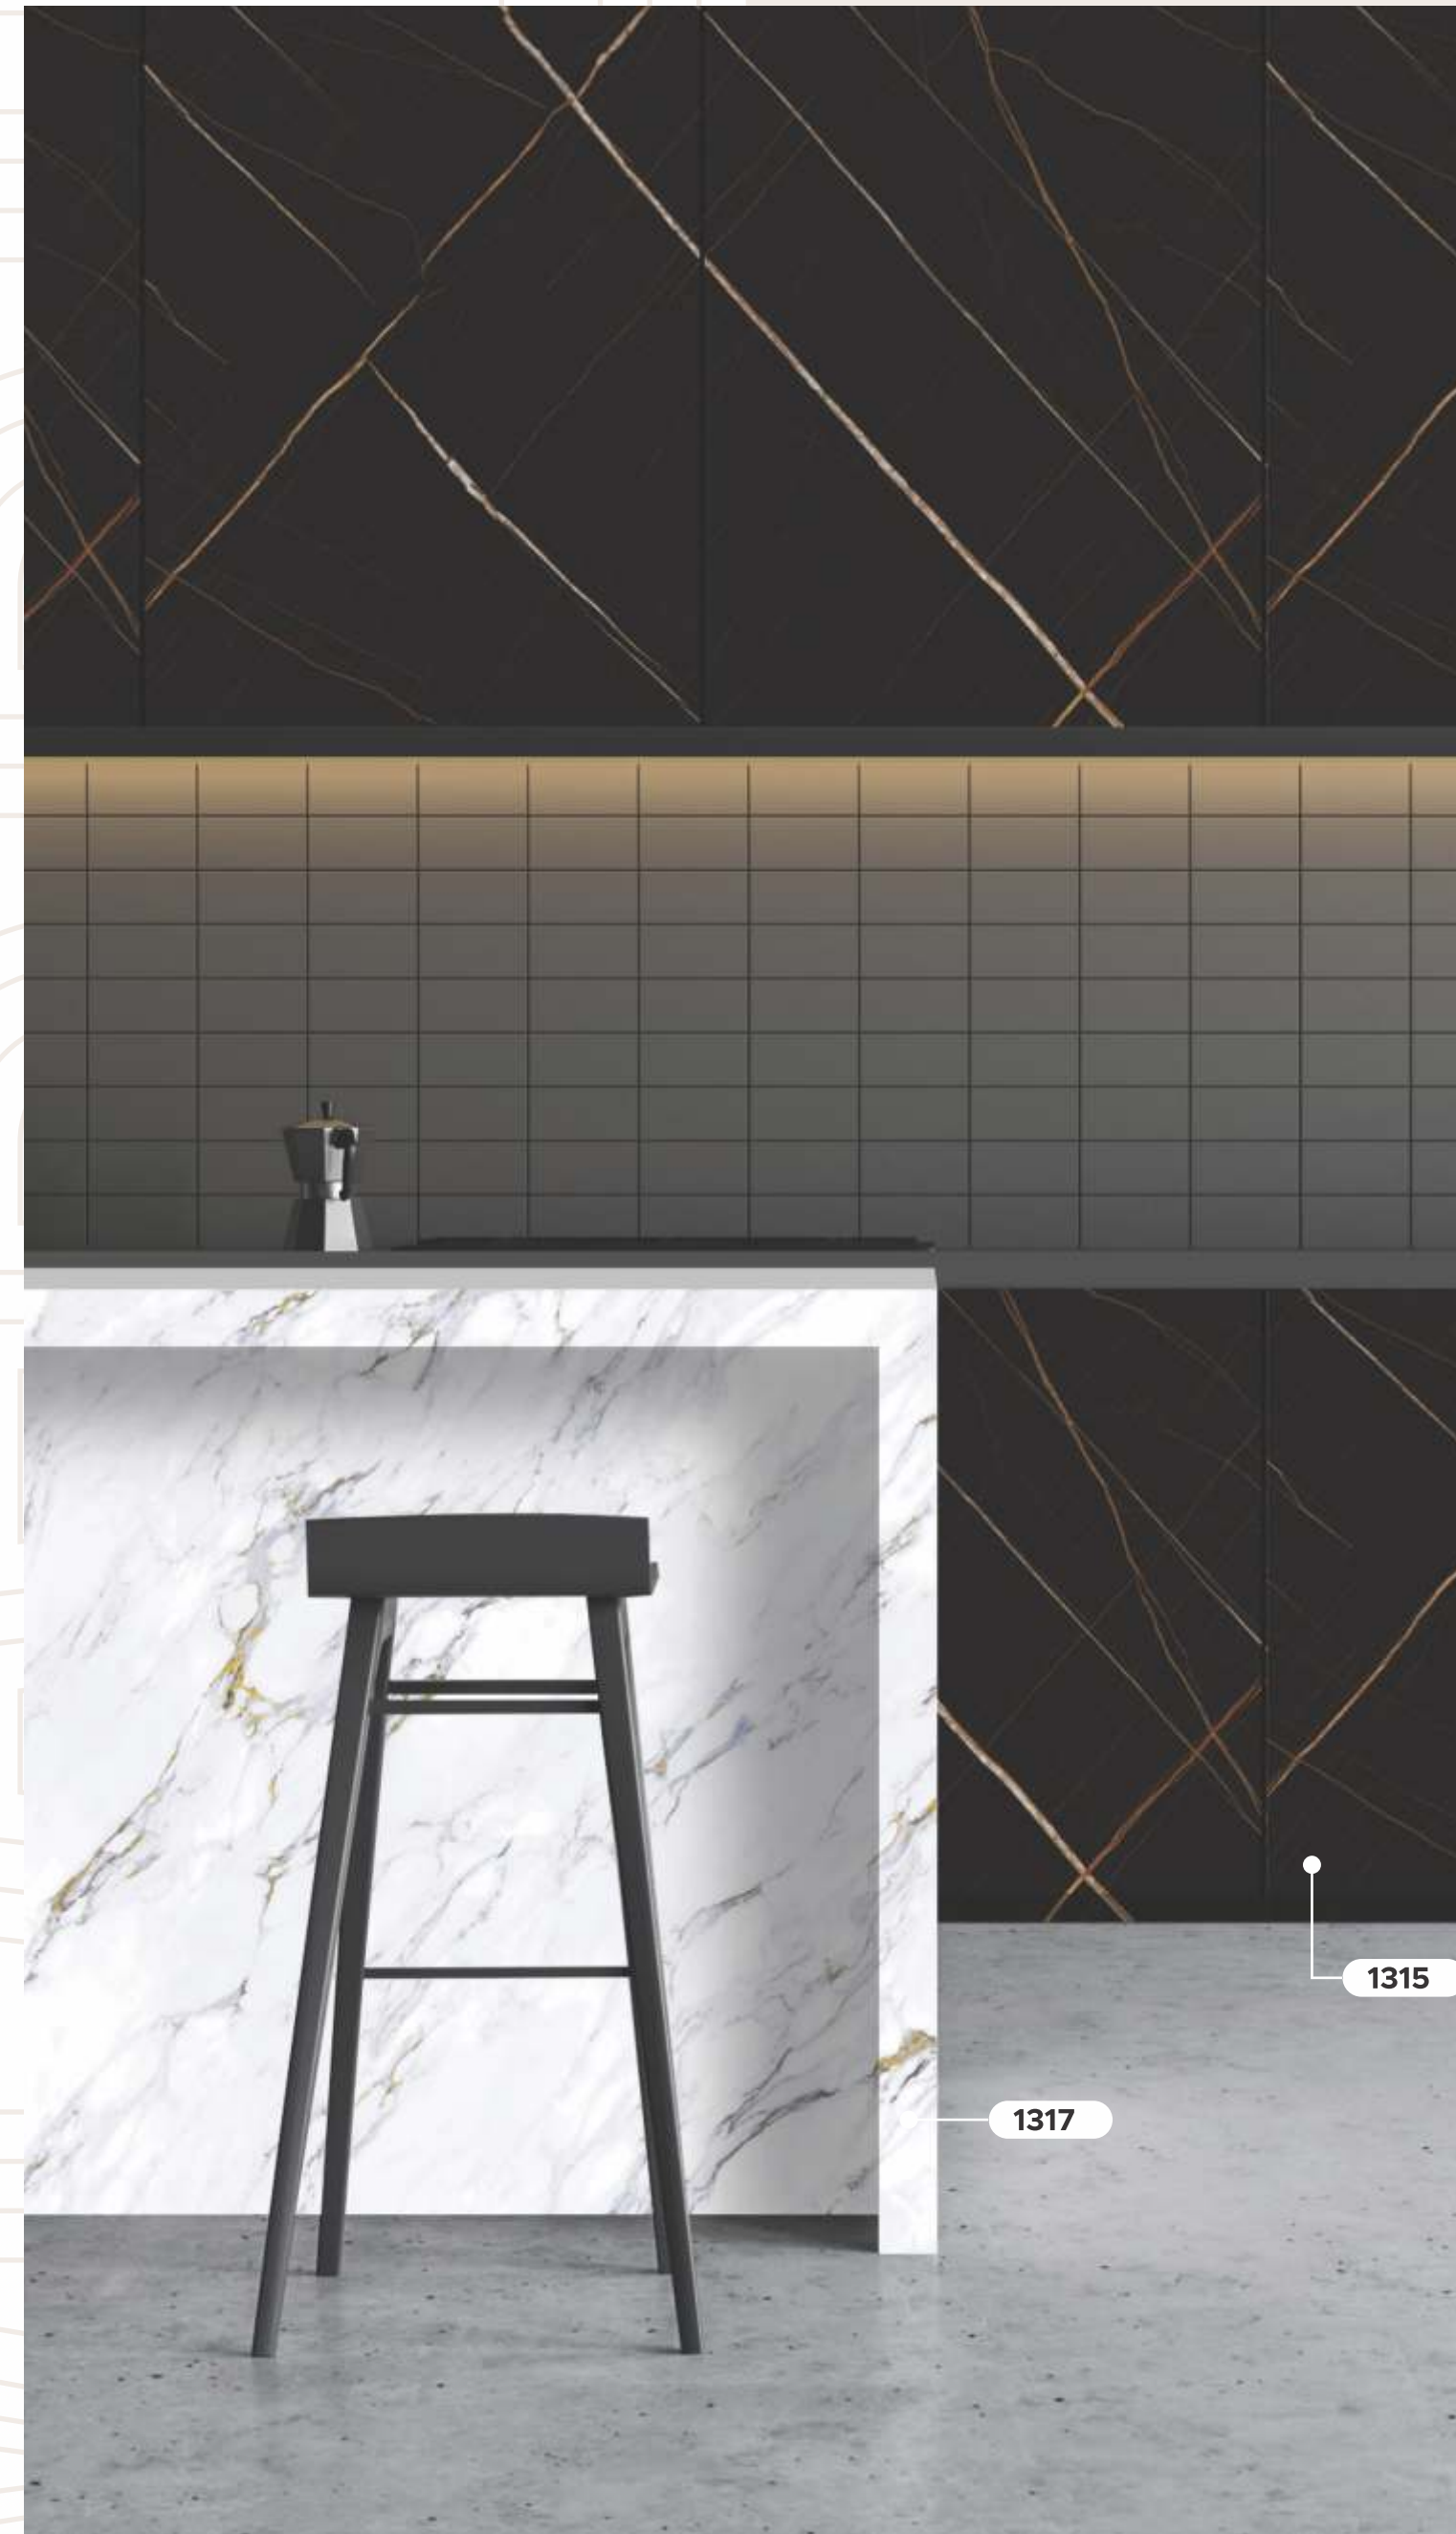

1315 CG | CALACATTA GOLD **NEW**

1317 CG | NOIR LAURENT **NEW**