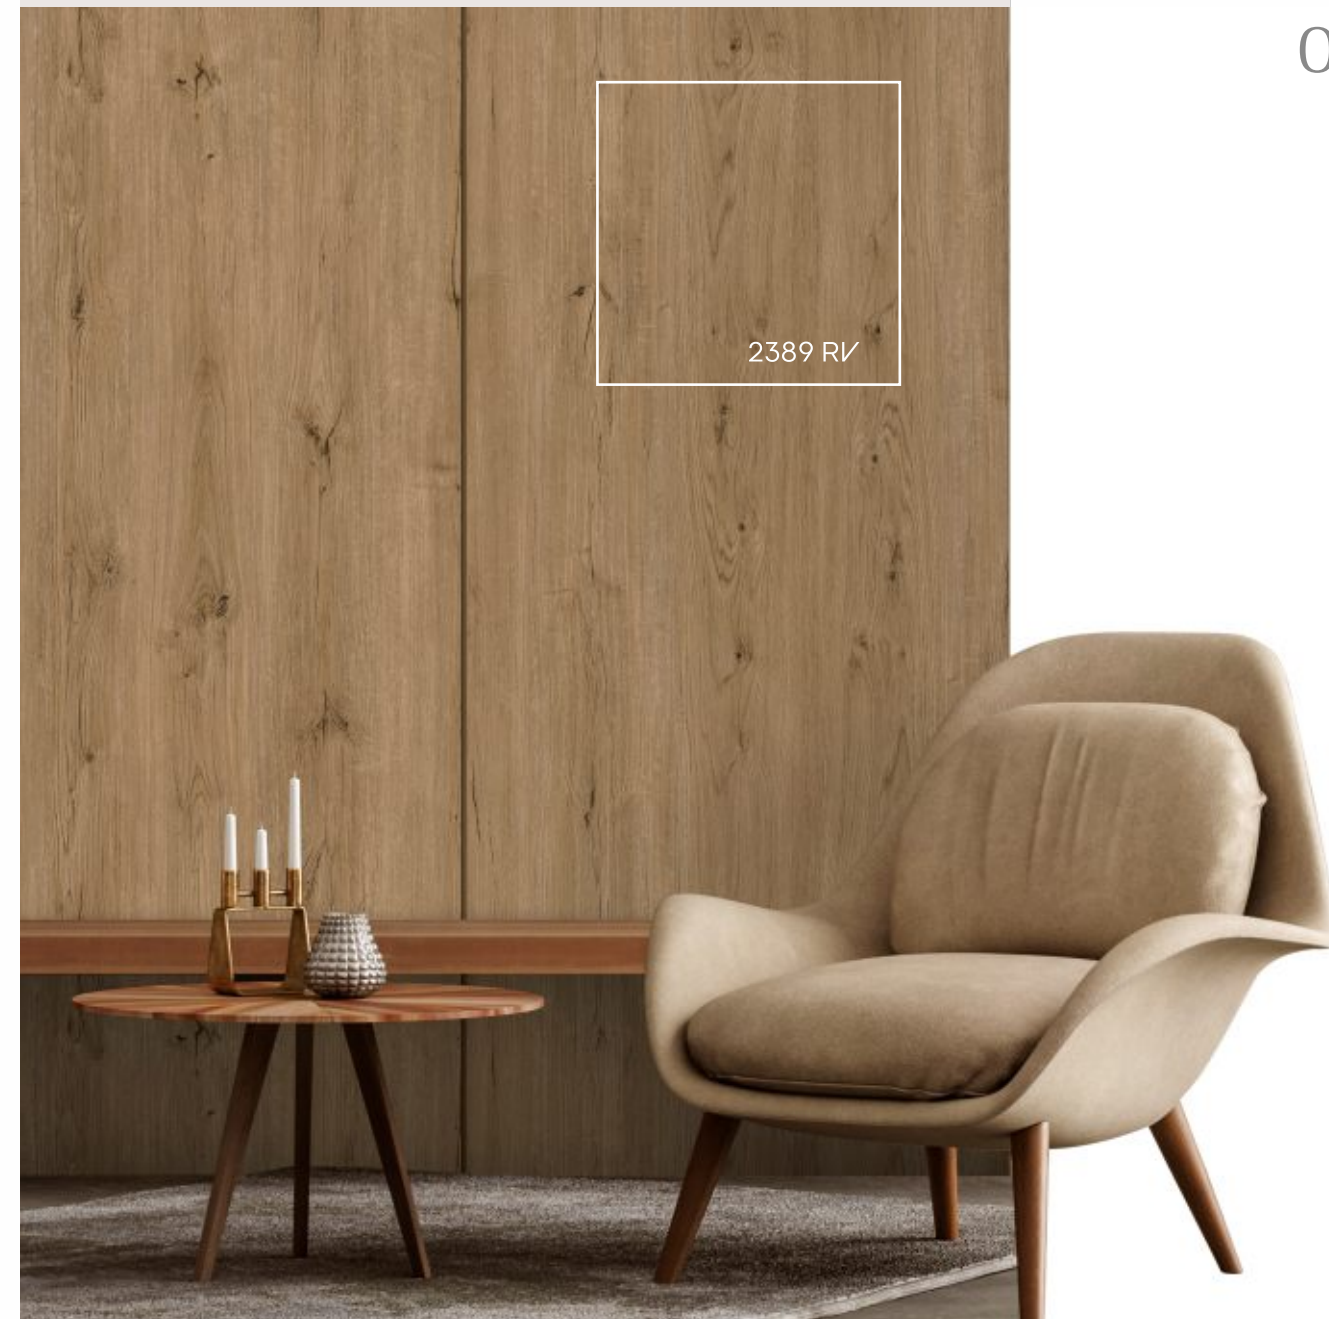

#THE ARRAY
OF AUTHENTIC
STYLE

2389 RV
ALPINE ASH LIGHT