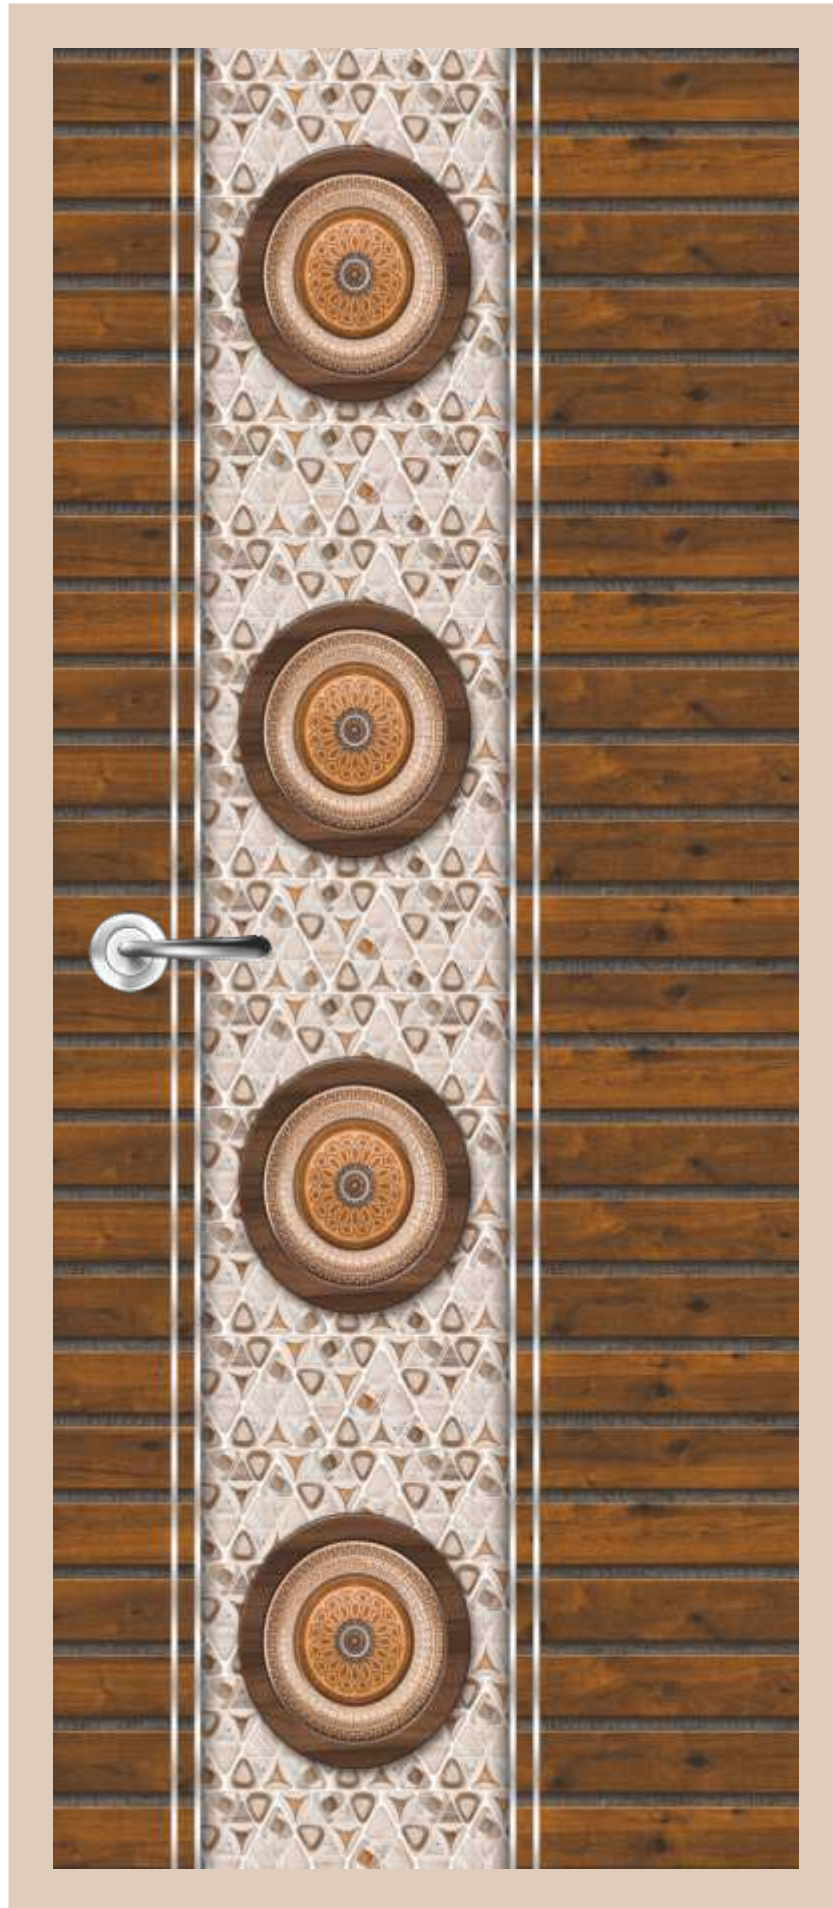

Striking designs with pleasing textures
make these door skins astounding.

VIVACIOUS

RCD | 2018

Classic Door

Classic Door

RCD | 2017

Choose Ristal's latest collection of door skins and relish their iconic beauty.

Your entryways will be transformed forever with the application of our door skins.

DESIGNER

RCD | 2019

RCD | 2020

ARTISTIC |||||

Classic Door

RCD | 2021

ARTISTIC