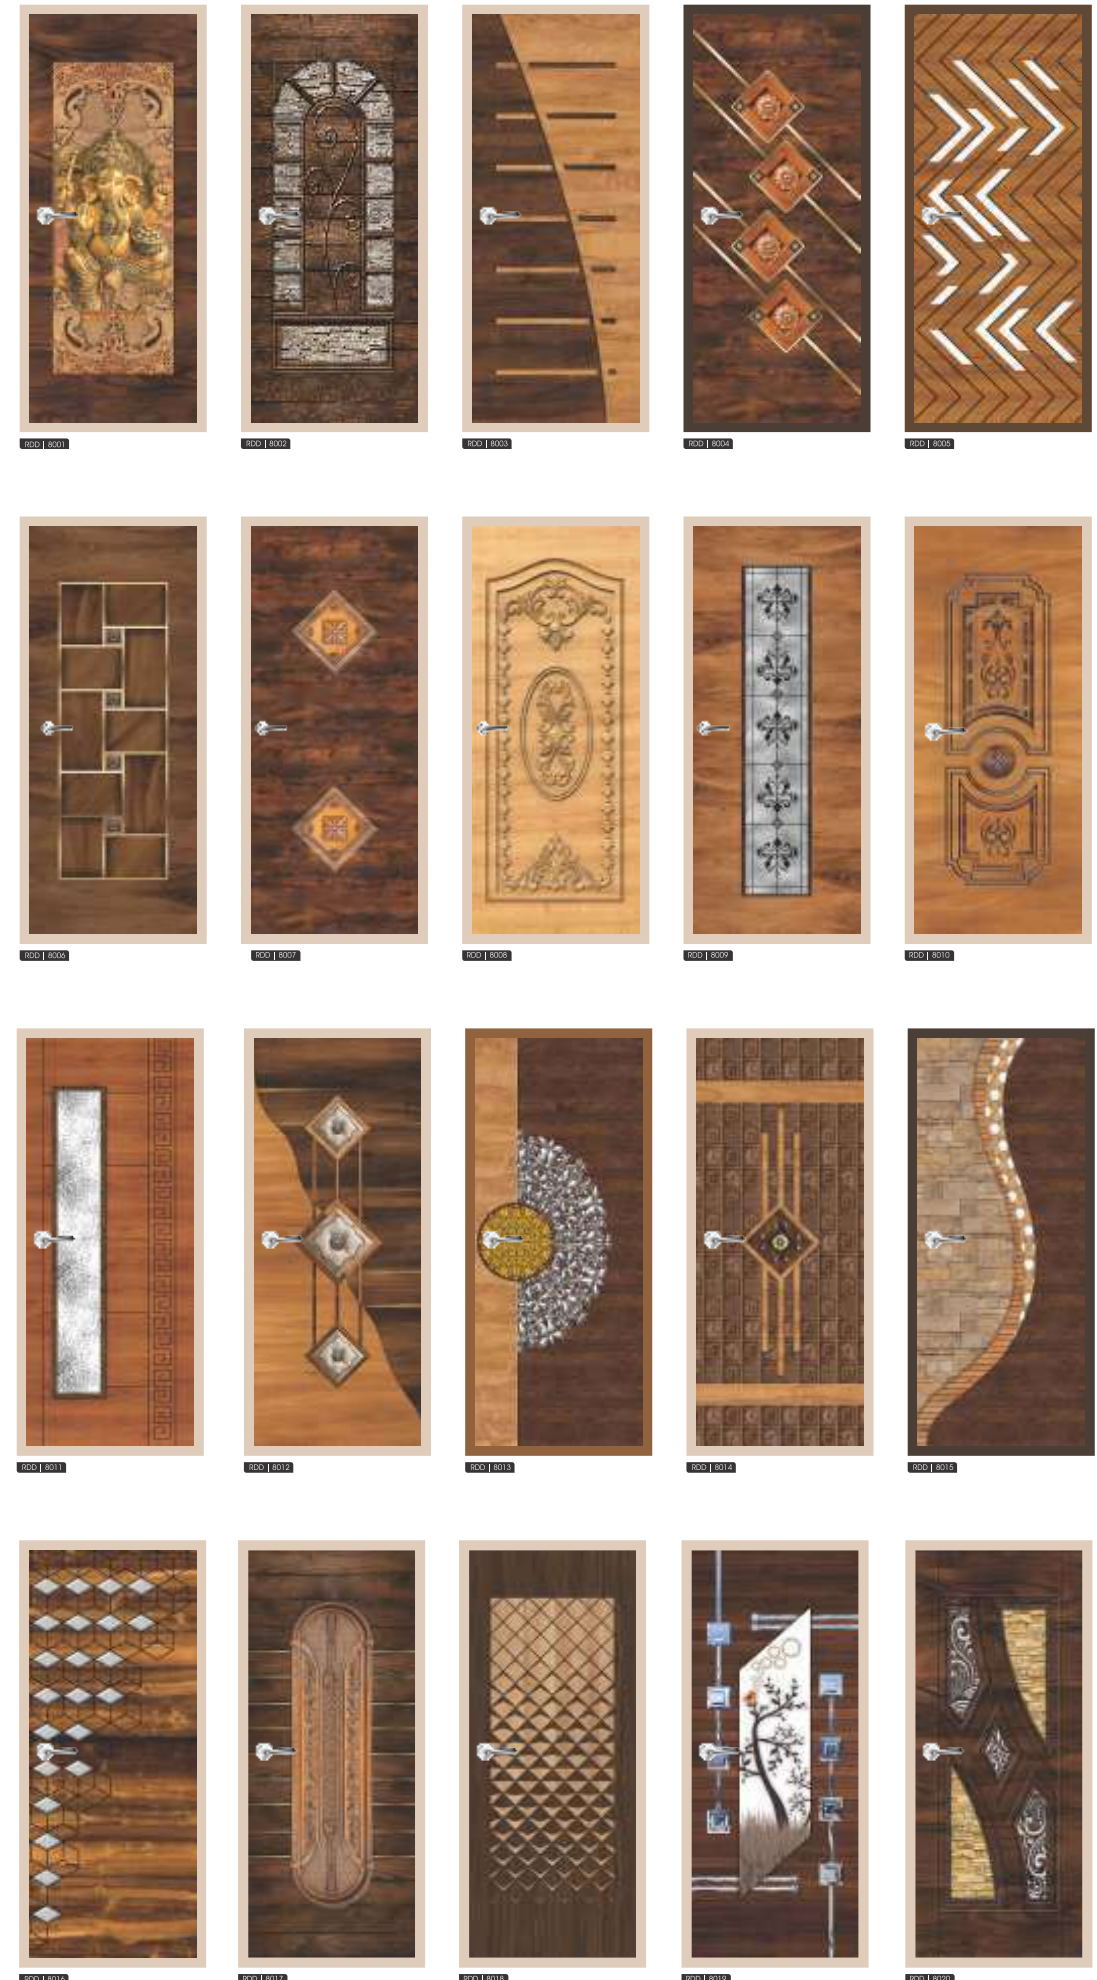

Digital Door

Index

RAVISHING