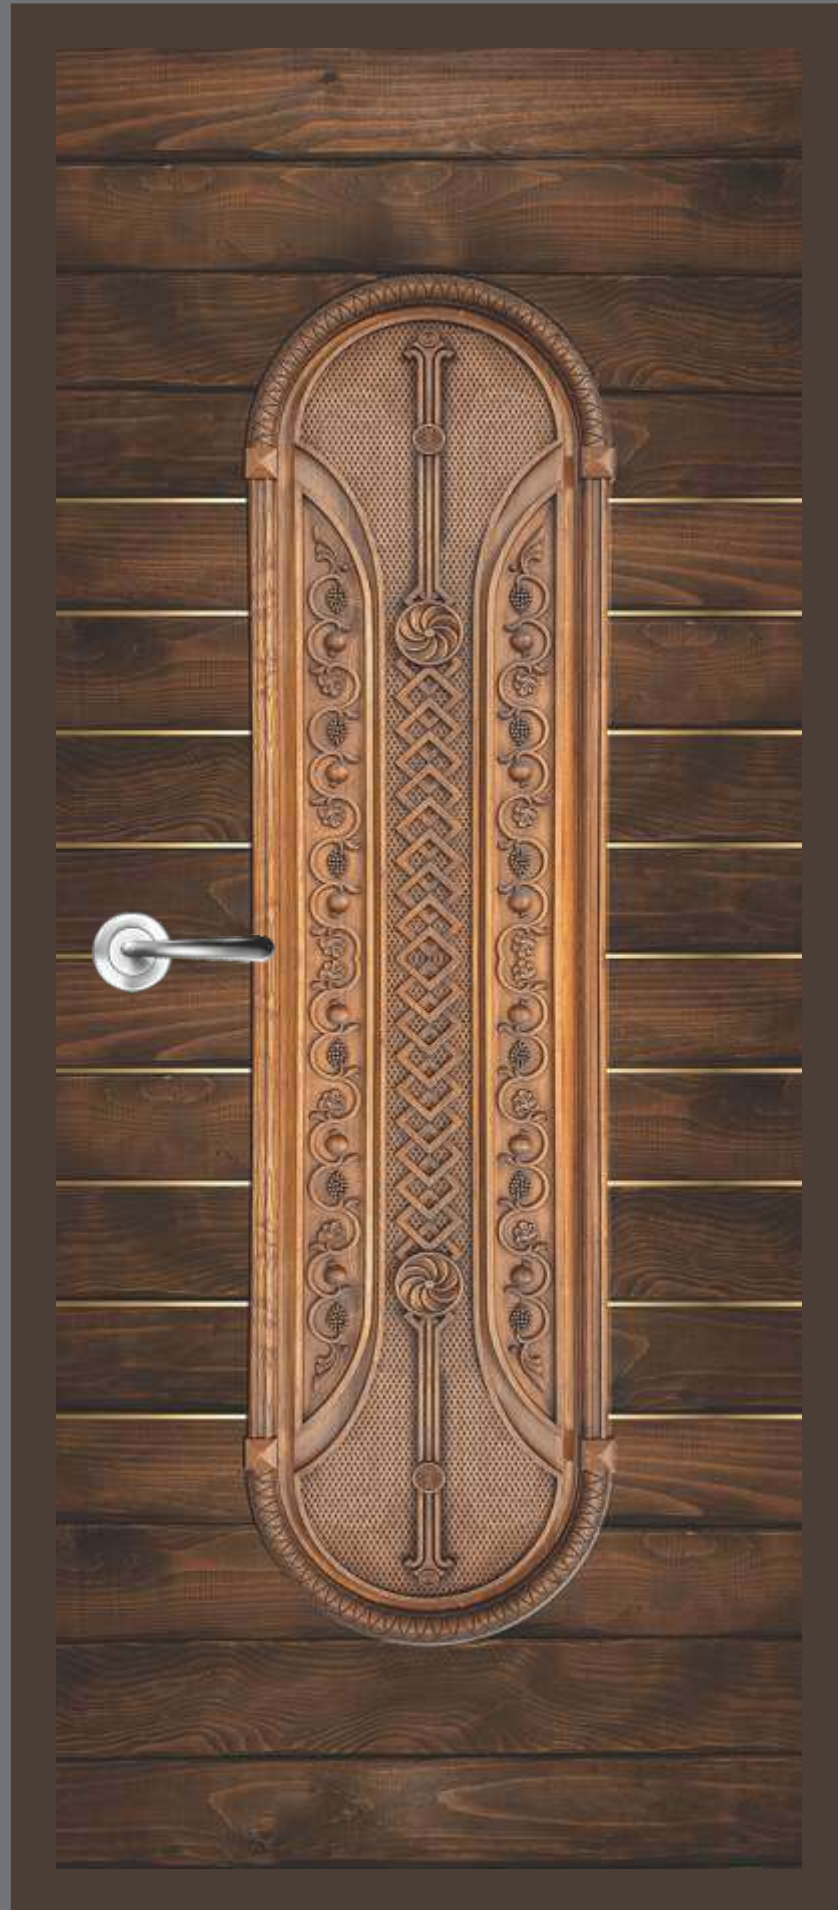

Create an aura of bliss in your surroundings
with our mesmerizing door skins.

DELIGHTFUL

RDD | 8016

Digital Door

Create riveting doors with Ristal and enter in a space with unmatched tranquility.

ECCENTRIC