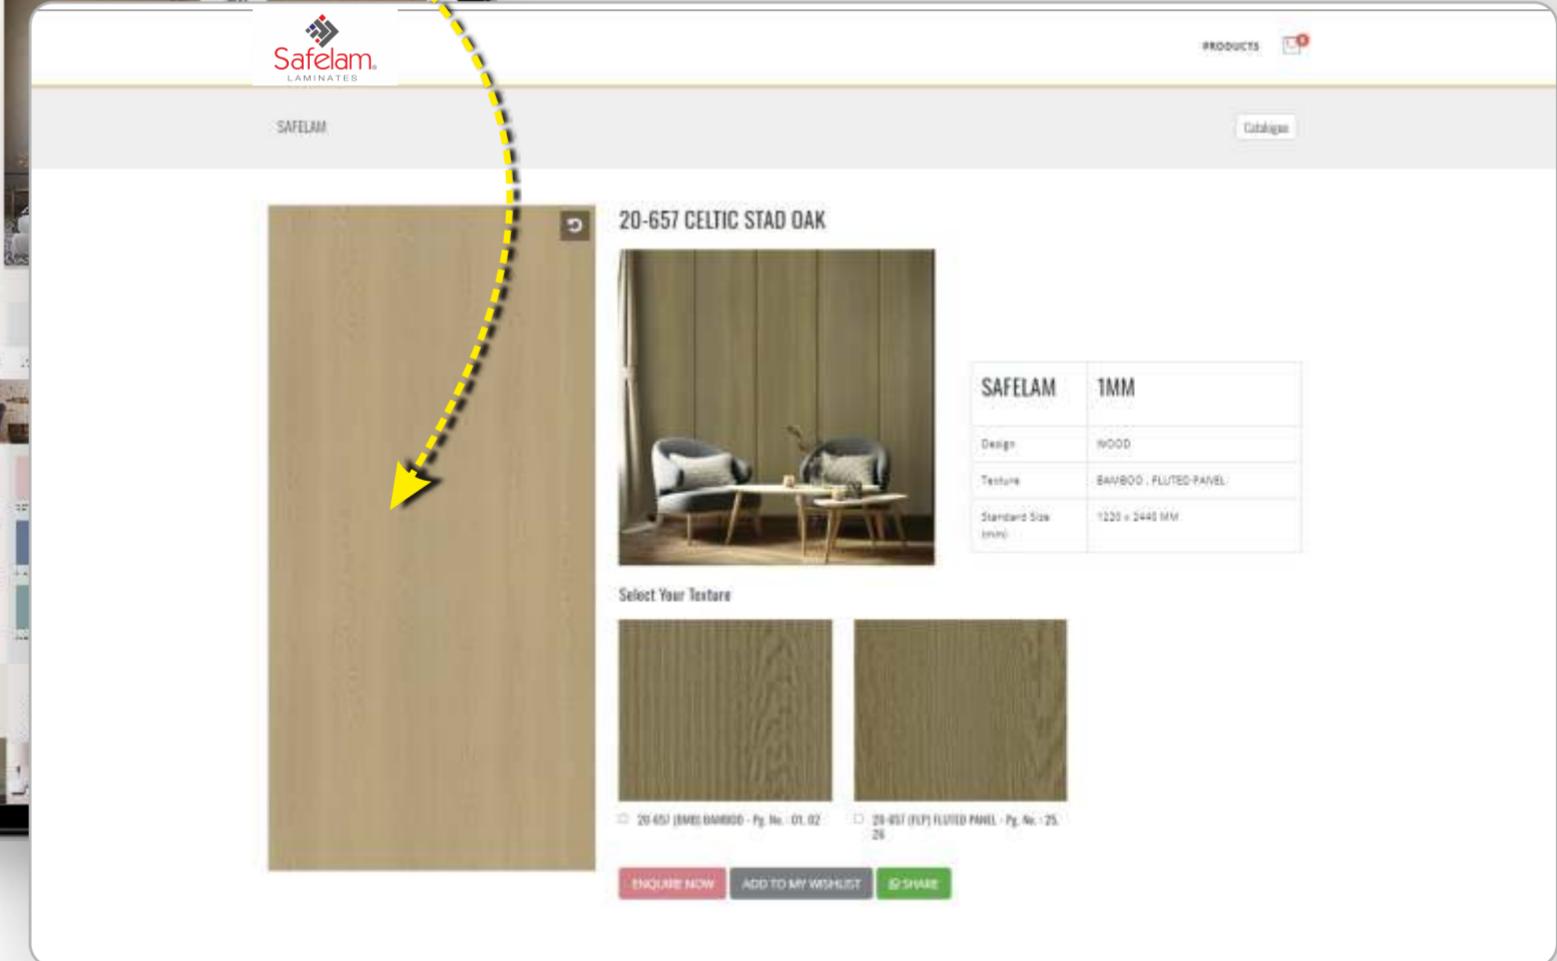

INTERACTIVE INDEX

1. Open downloaded e-PDF on any device.
2. Browse through our entire collection right on your fingertips.
3. Like a product or design? Click anywhere on the product to open its dedicated webpage.
4. Here you will find the following details about the Product you chose:
  - Full Sheet View
  - Application Preview
  - Available Textures
  - Technical Details
  - Option to send an enquiry
5. You can find the same information about all the products in the PDF by clicking on them.

Please click on the Sample beside the Finish Name to scroll to the specific finish page

Click on the Home button to return back to the Finish Index.