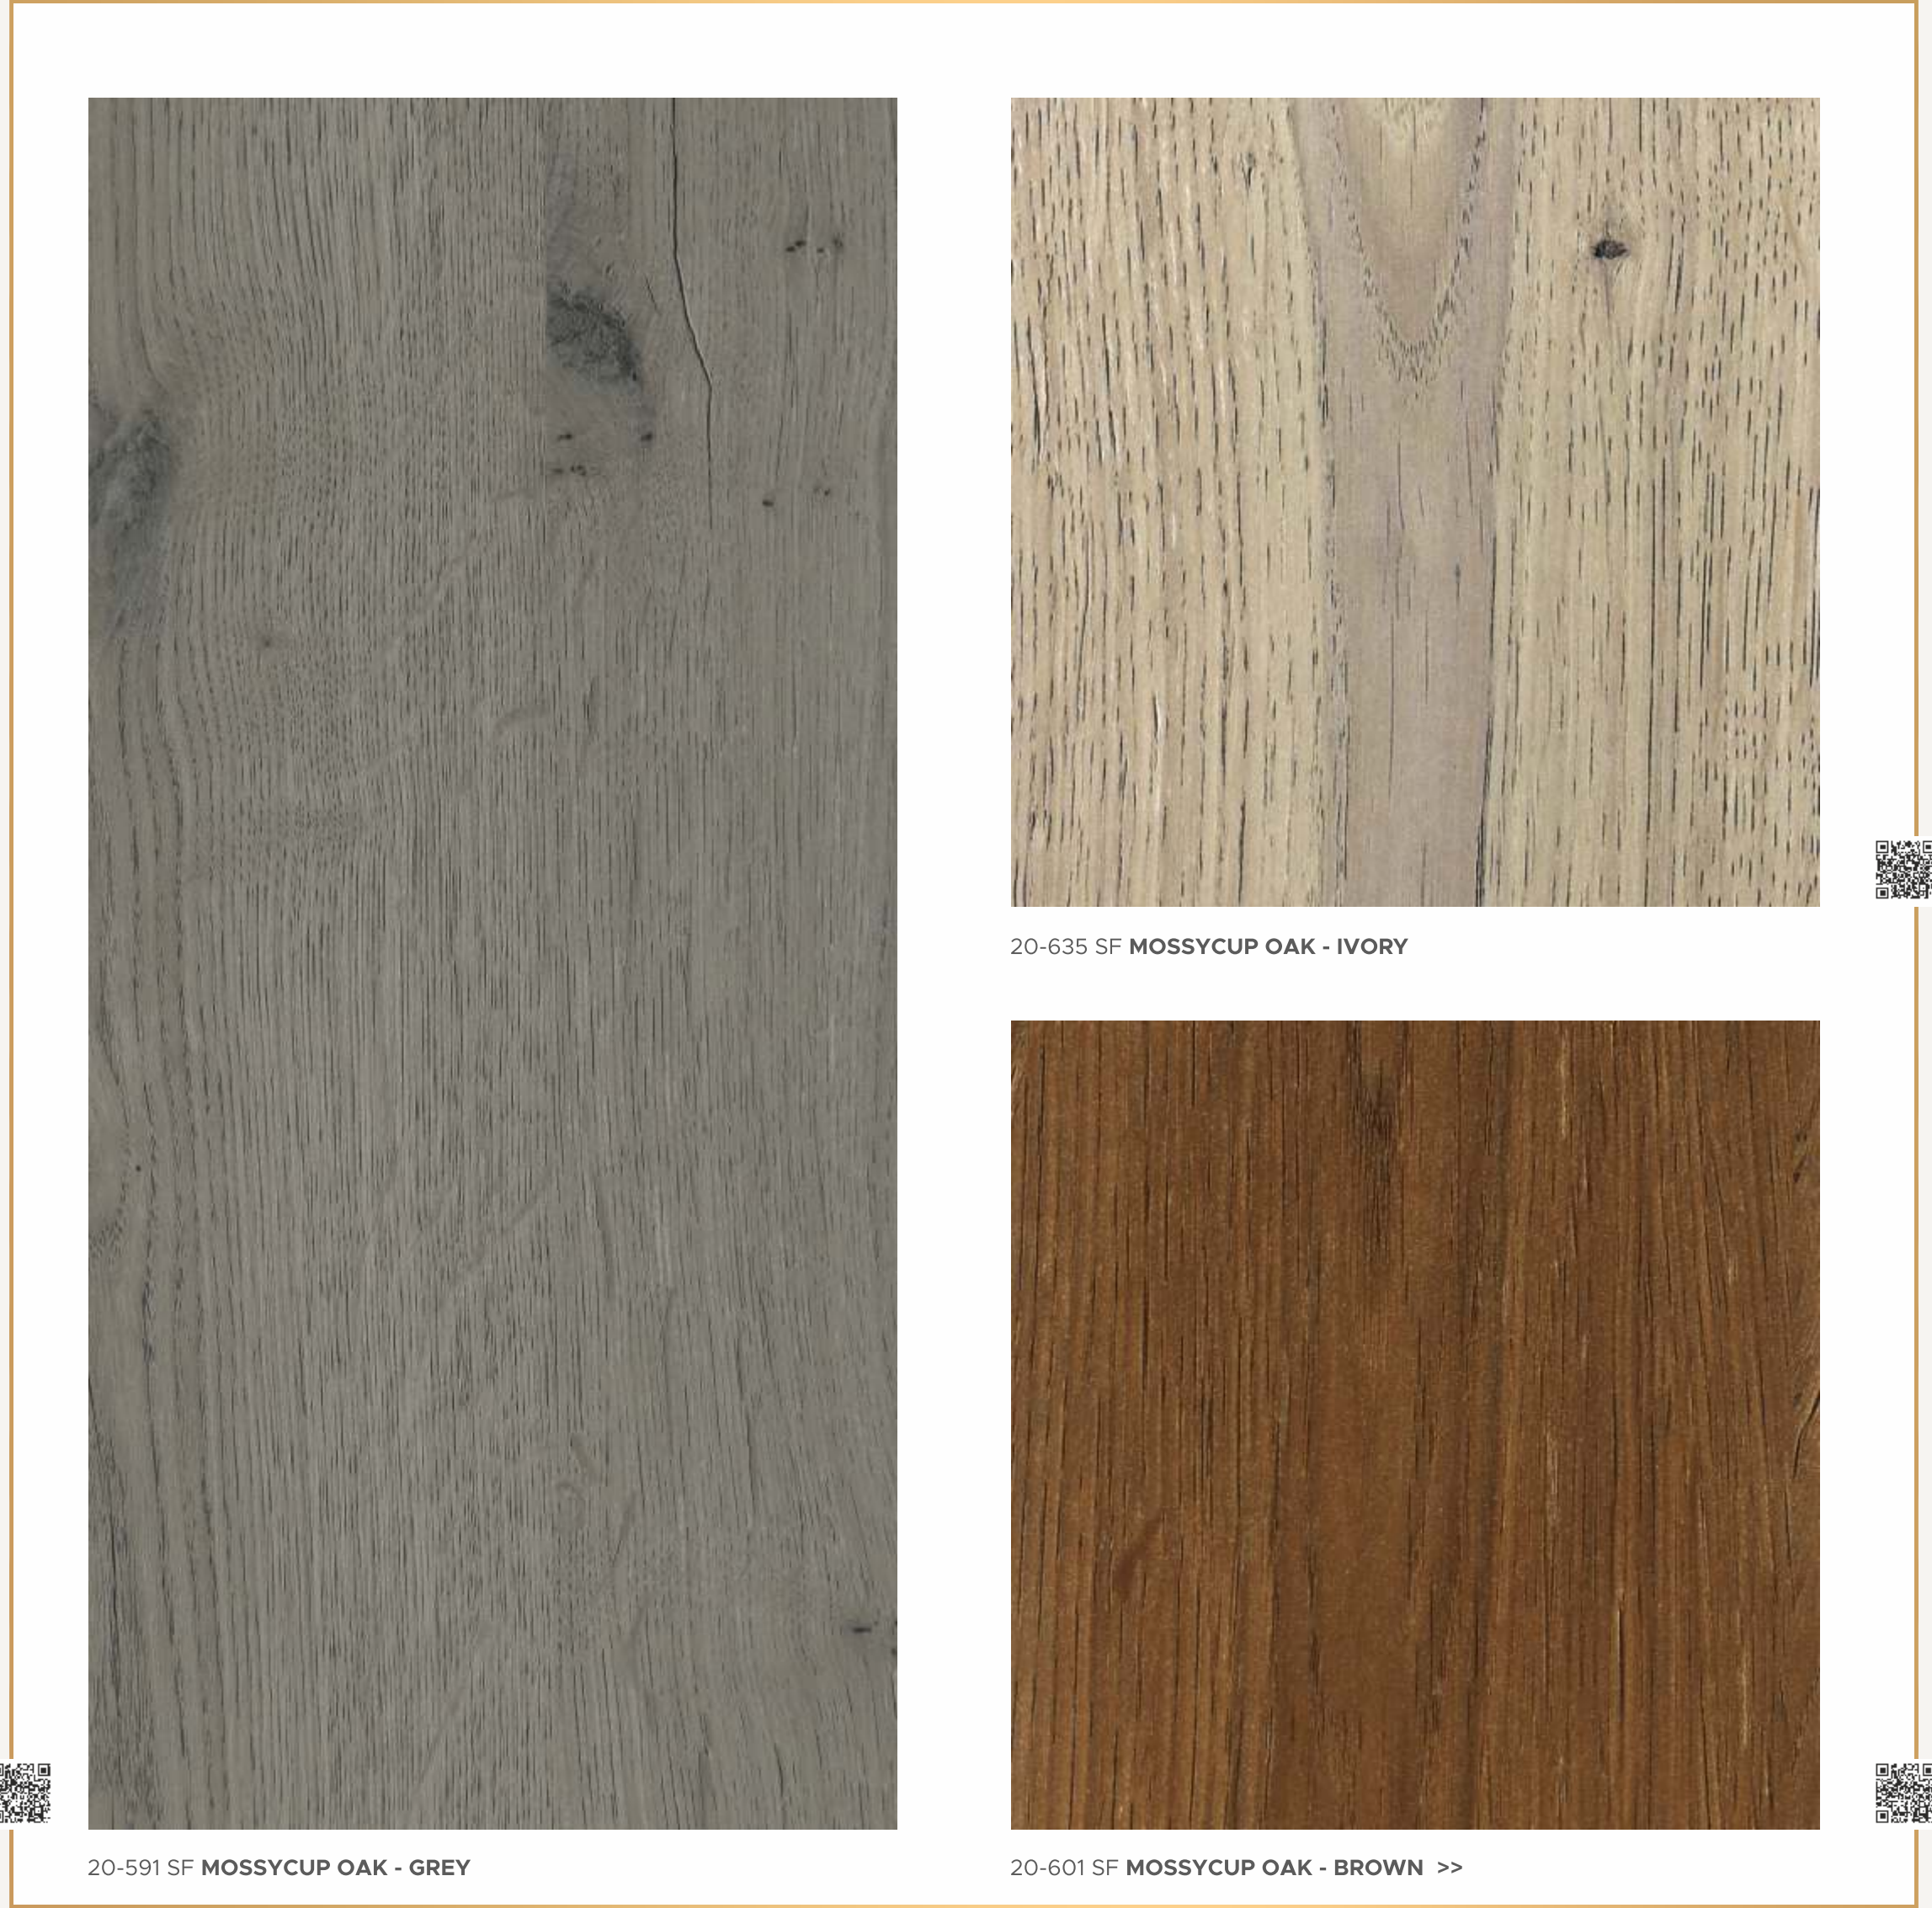

20-591 SF MOSSYCUP OAK - GREY

20-601 SF MOSSYCUP OAK - BROWN >>

20-635 SF MOSSYCUP OAK - IVORY