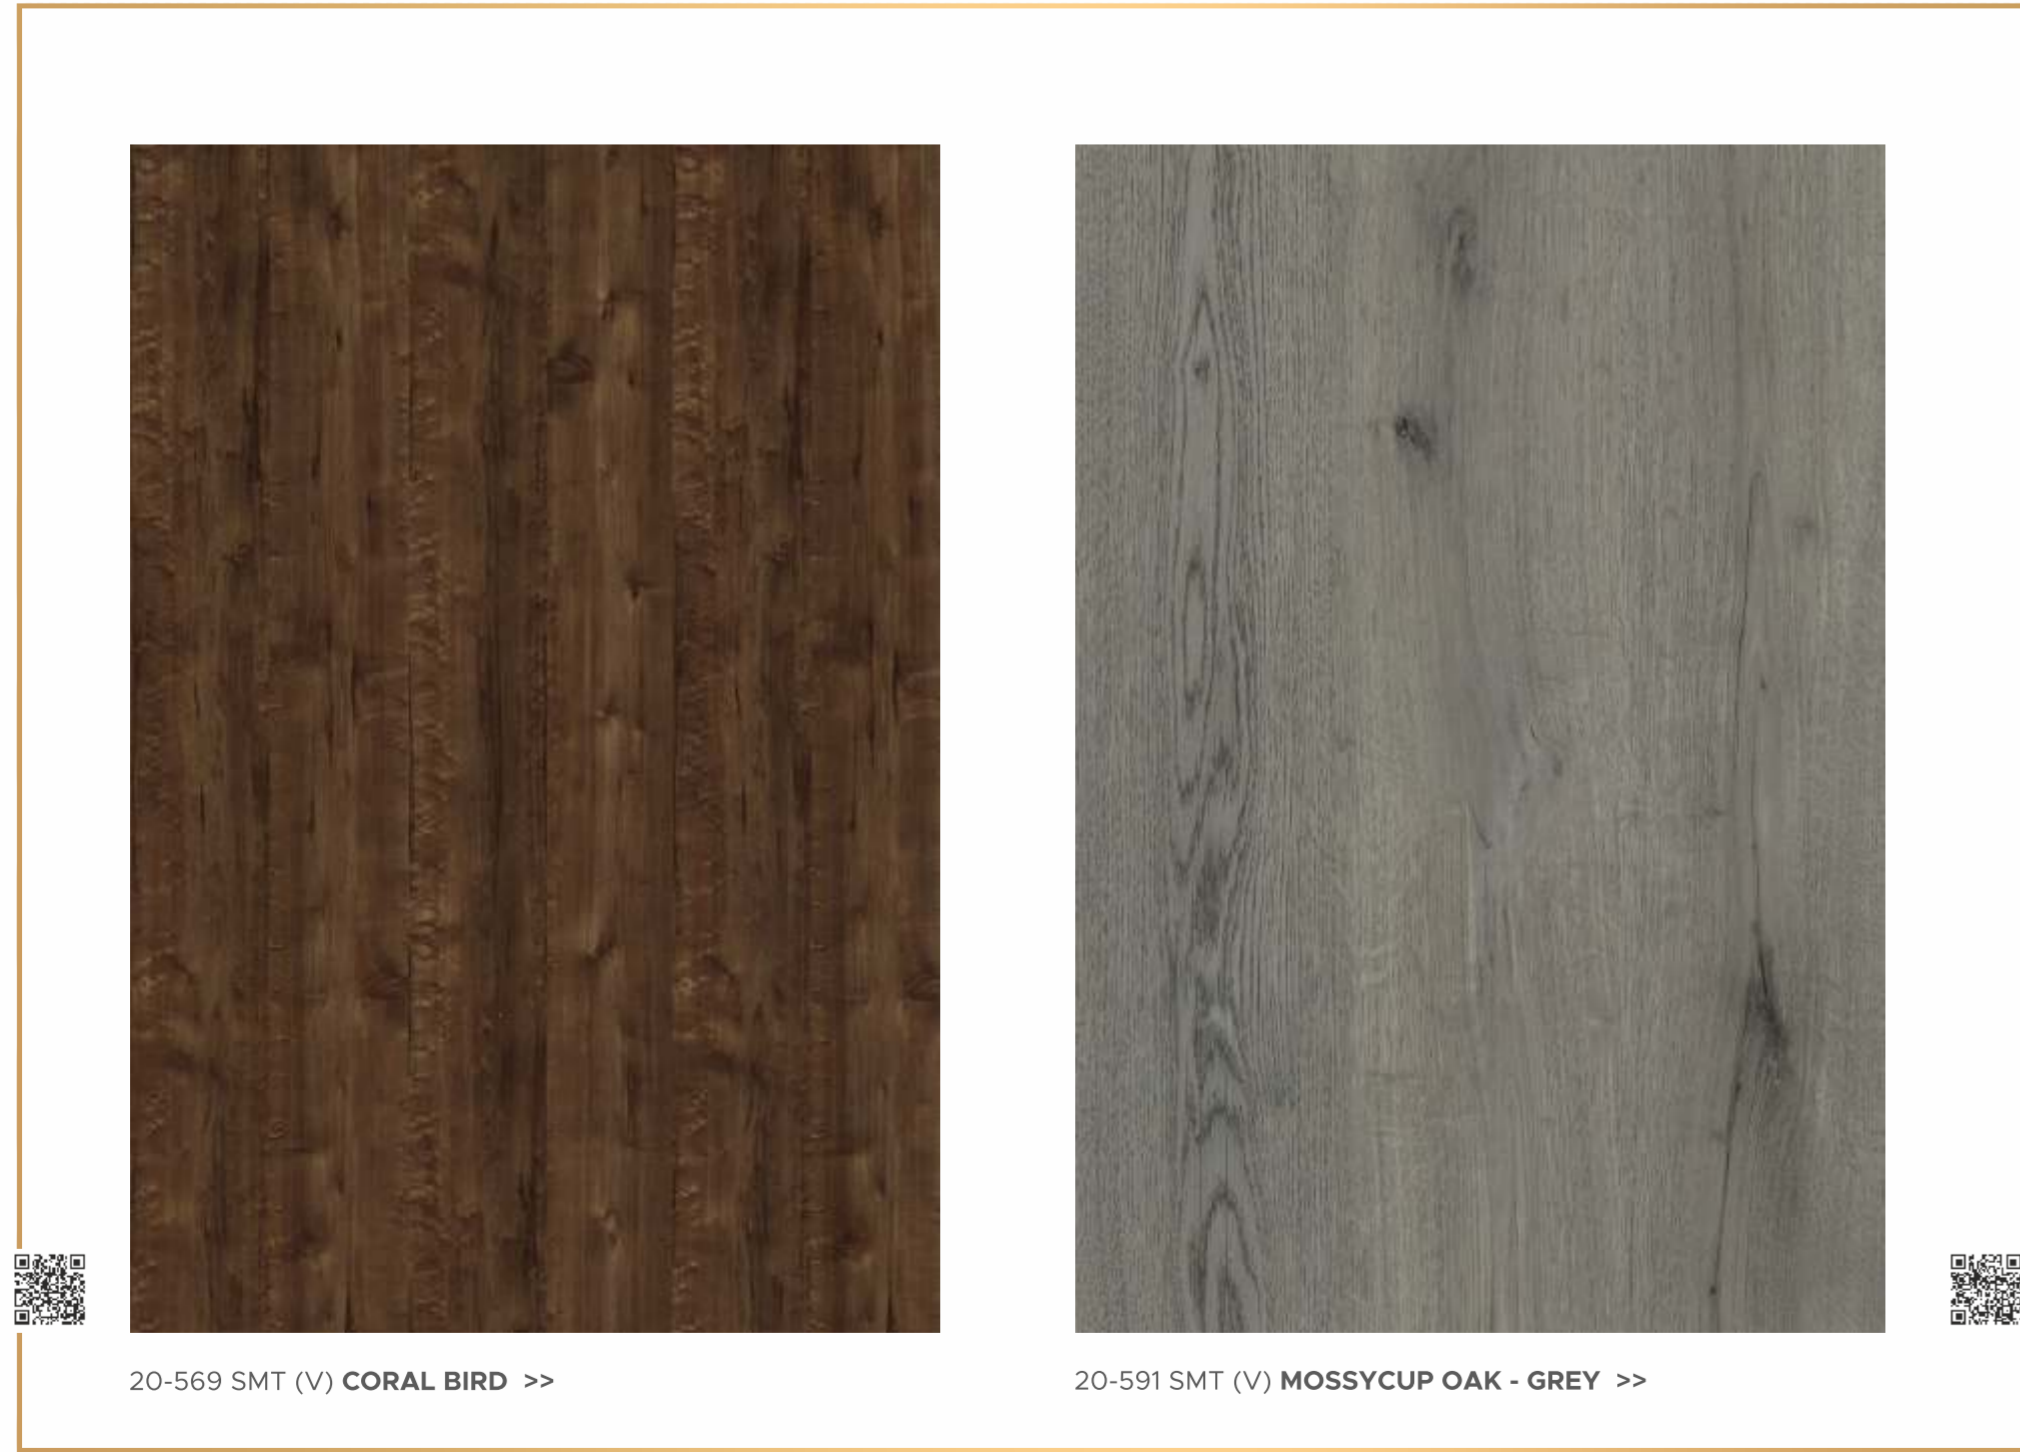

SILKY MATT

Captivating Elegance

The sheer elegance of the occasion was matched only by the impeccable