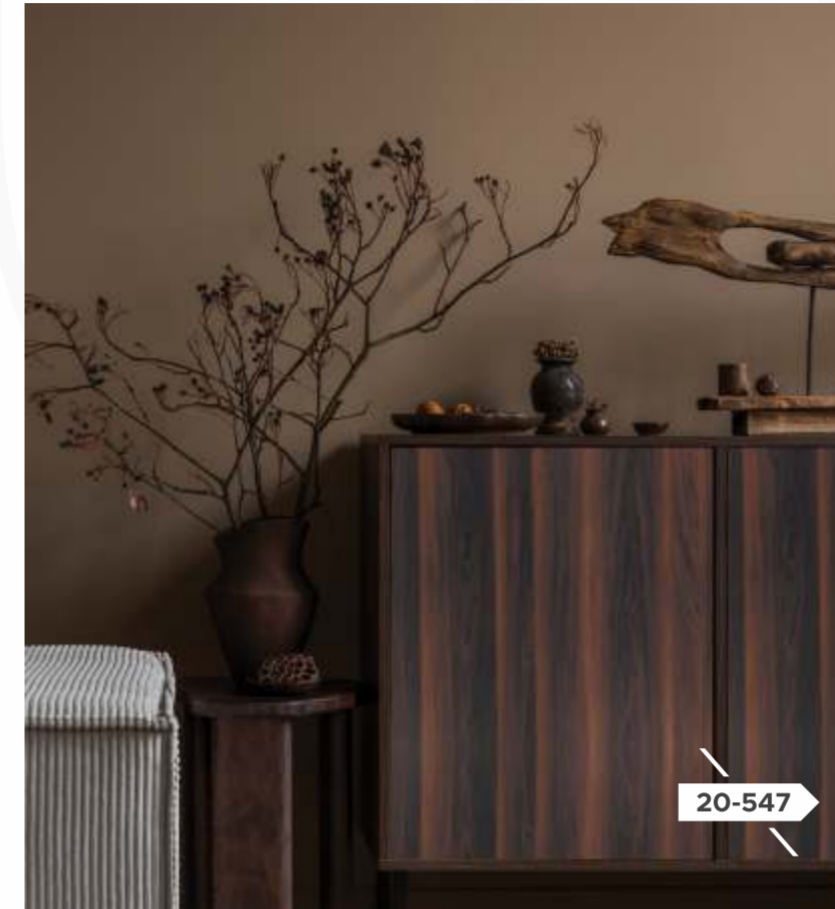

Enchanting Allure

Inspiration is the fuel that ignites creativity and drives us towards greatness

20-547