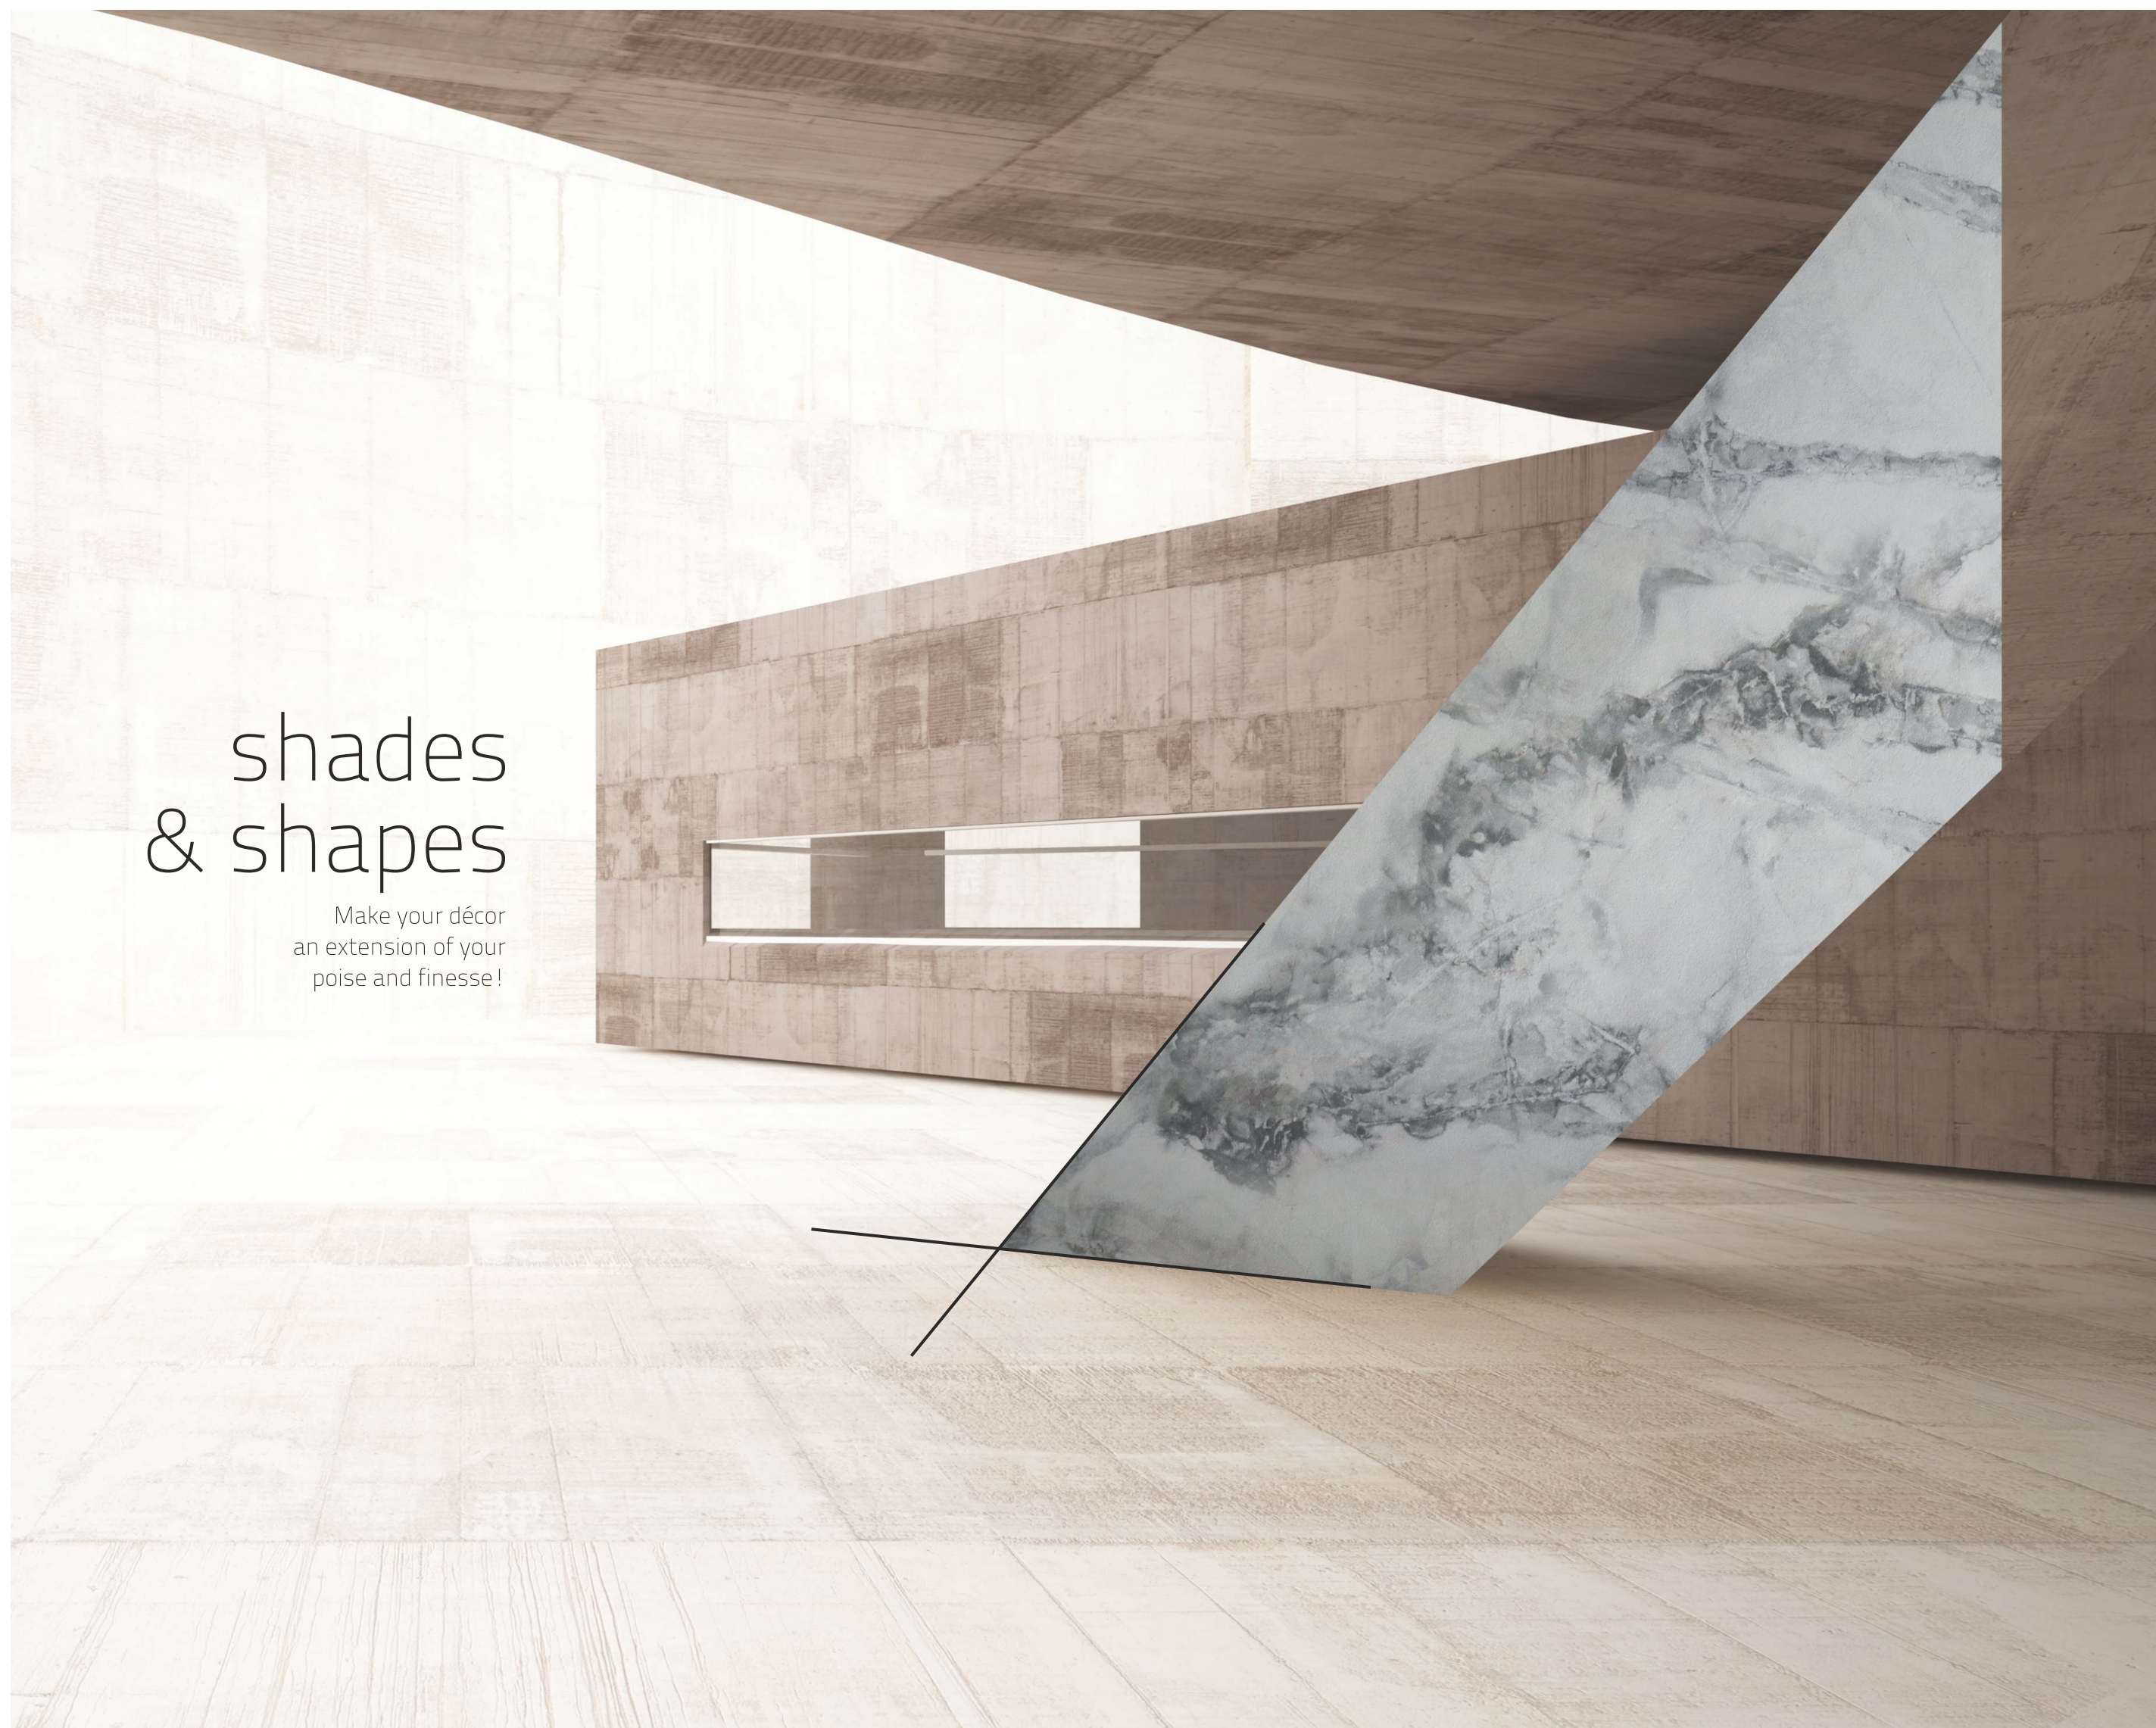

Majestic elegance that
attracts sophistication

10557 VR | Tiago Brown

10558 VR | Ressay Wood

Unique surfaces
that capture the
spirit of bold,
dynamic, and
impeccable-
looking dwellings!

shades & shapes

Make your décor
an extension of your
poise and finesse!