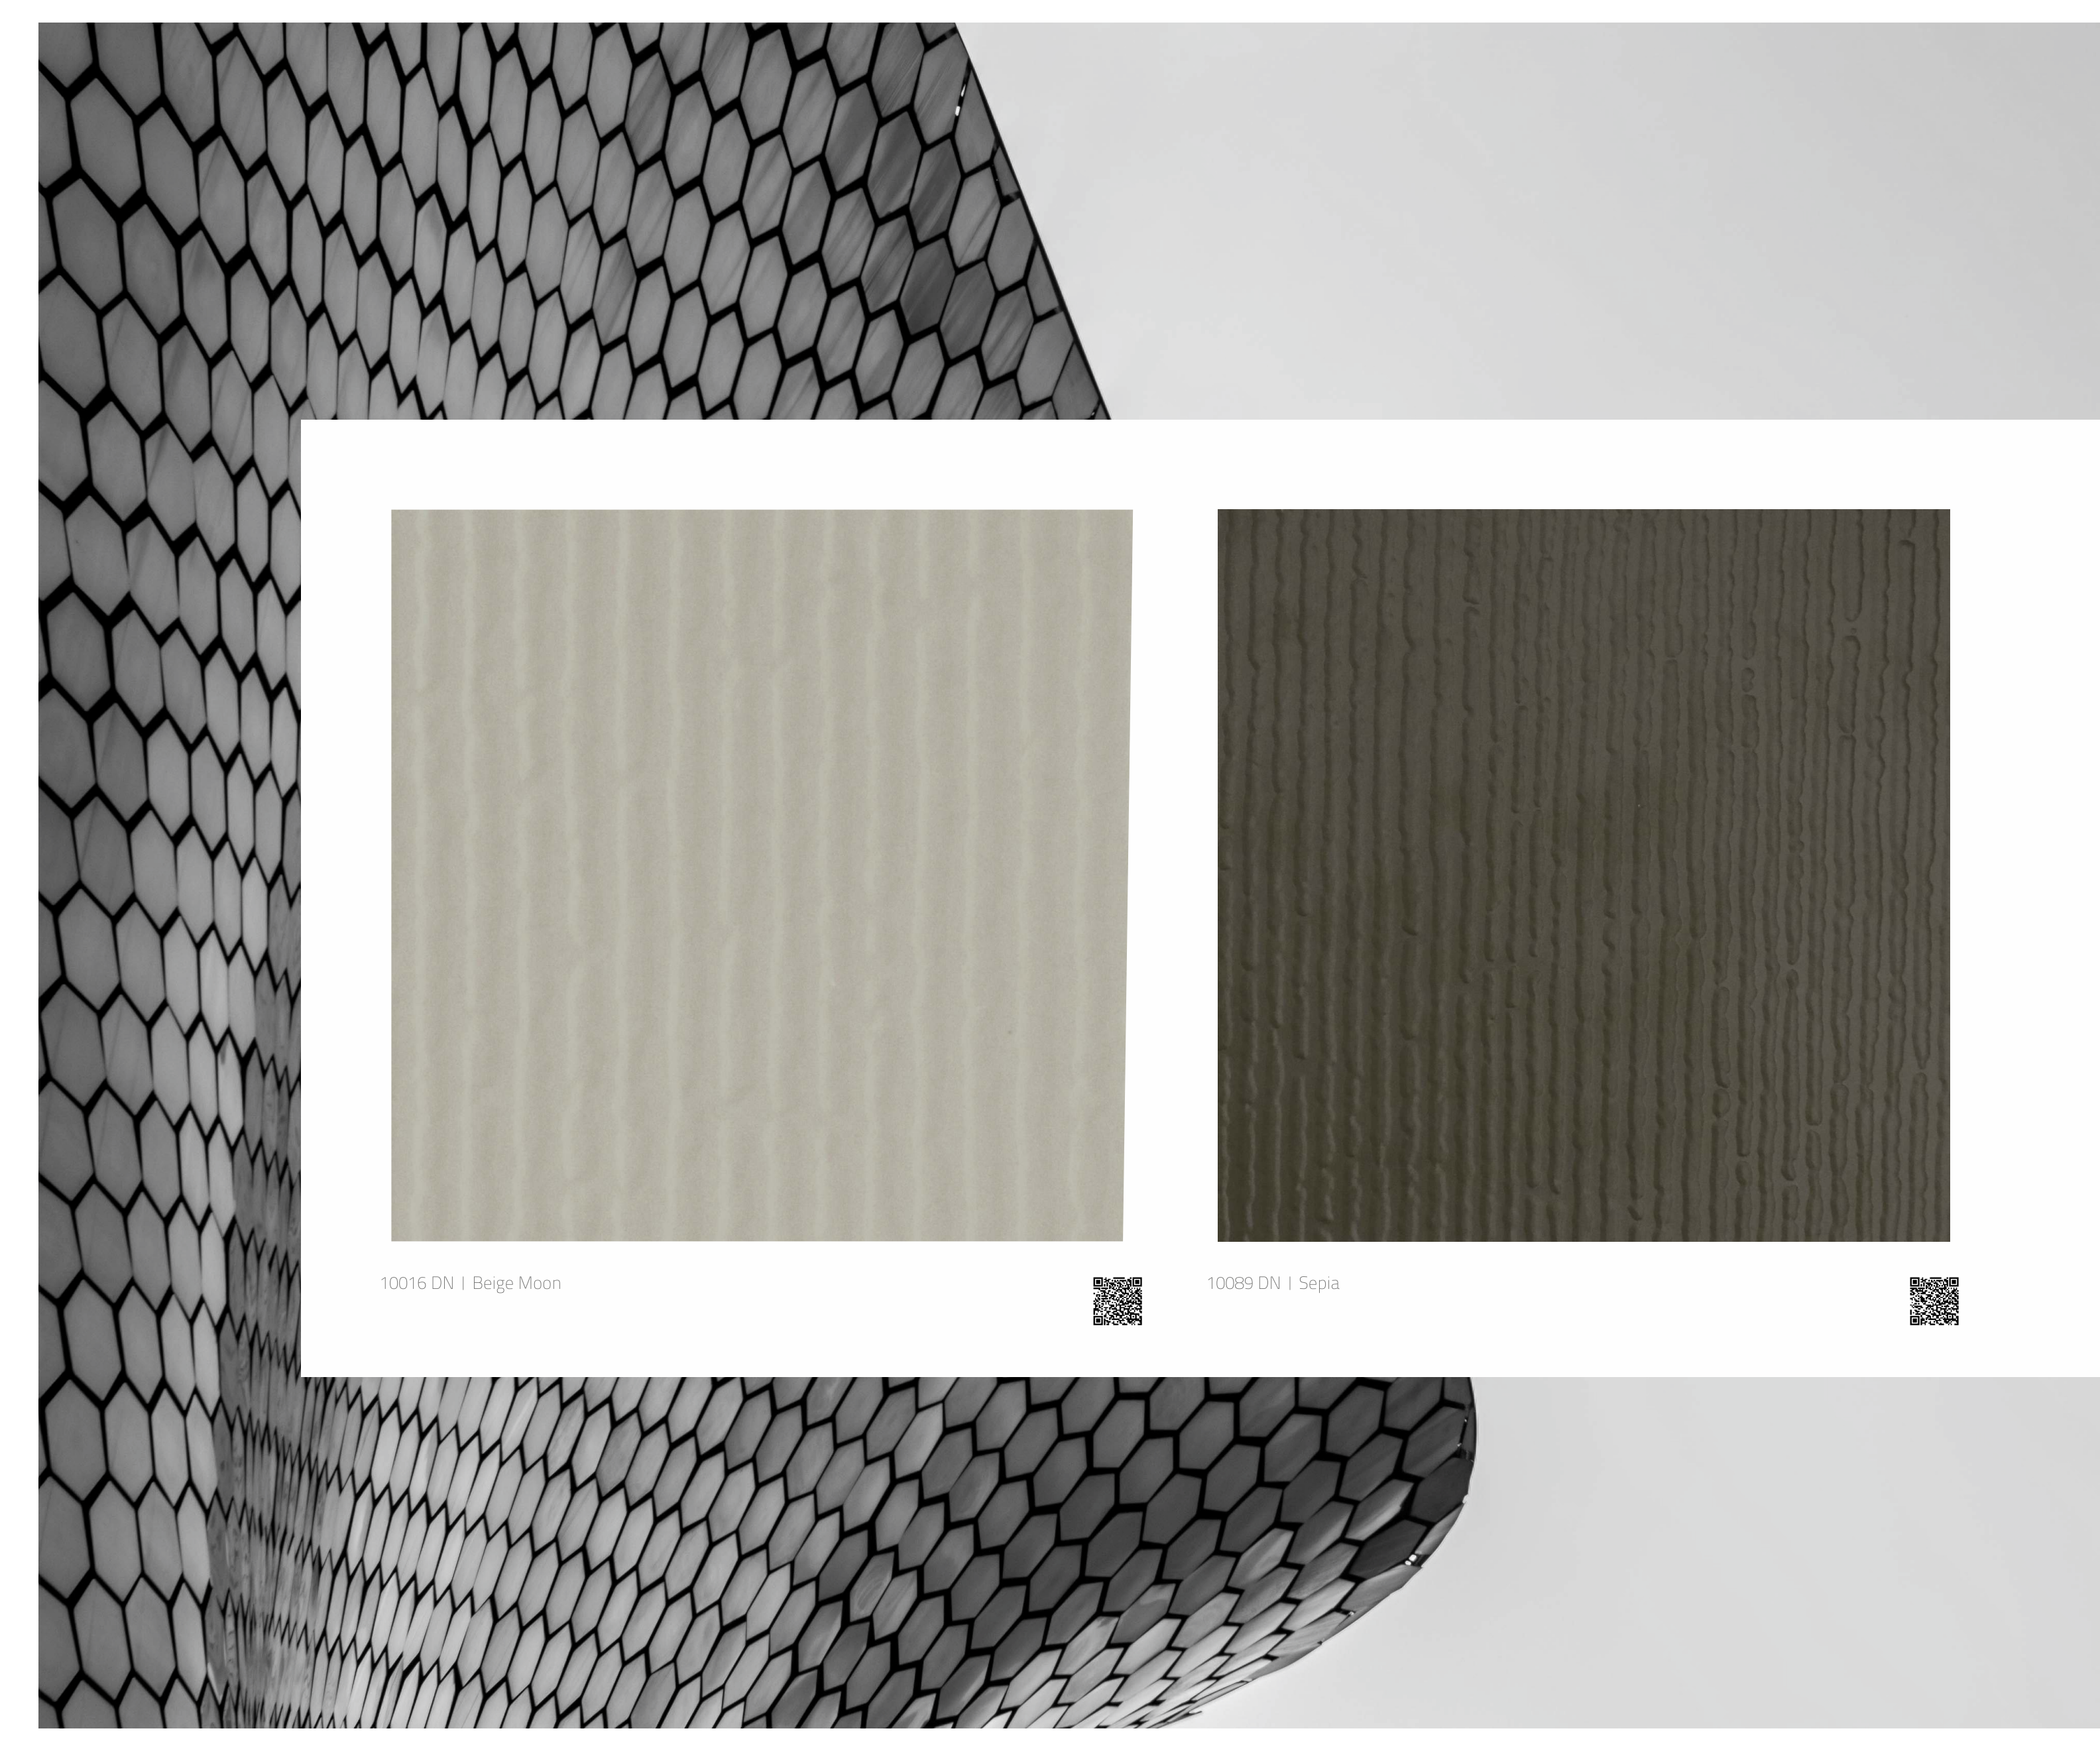

10297 DN | Cementique

10016 DN | Beige Moon

10089 DN | Sepia

DUNE 

10351 DN | Fusion Marble

10867 DN | Greetone Grey

An amalgam of rich
possibilities

10299 DN | Silk Concrete Dark