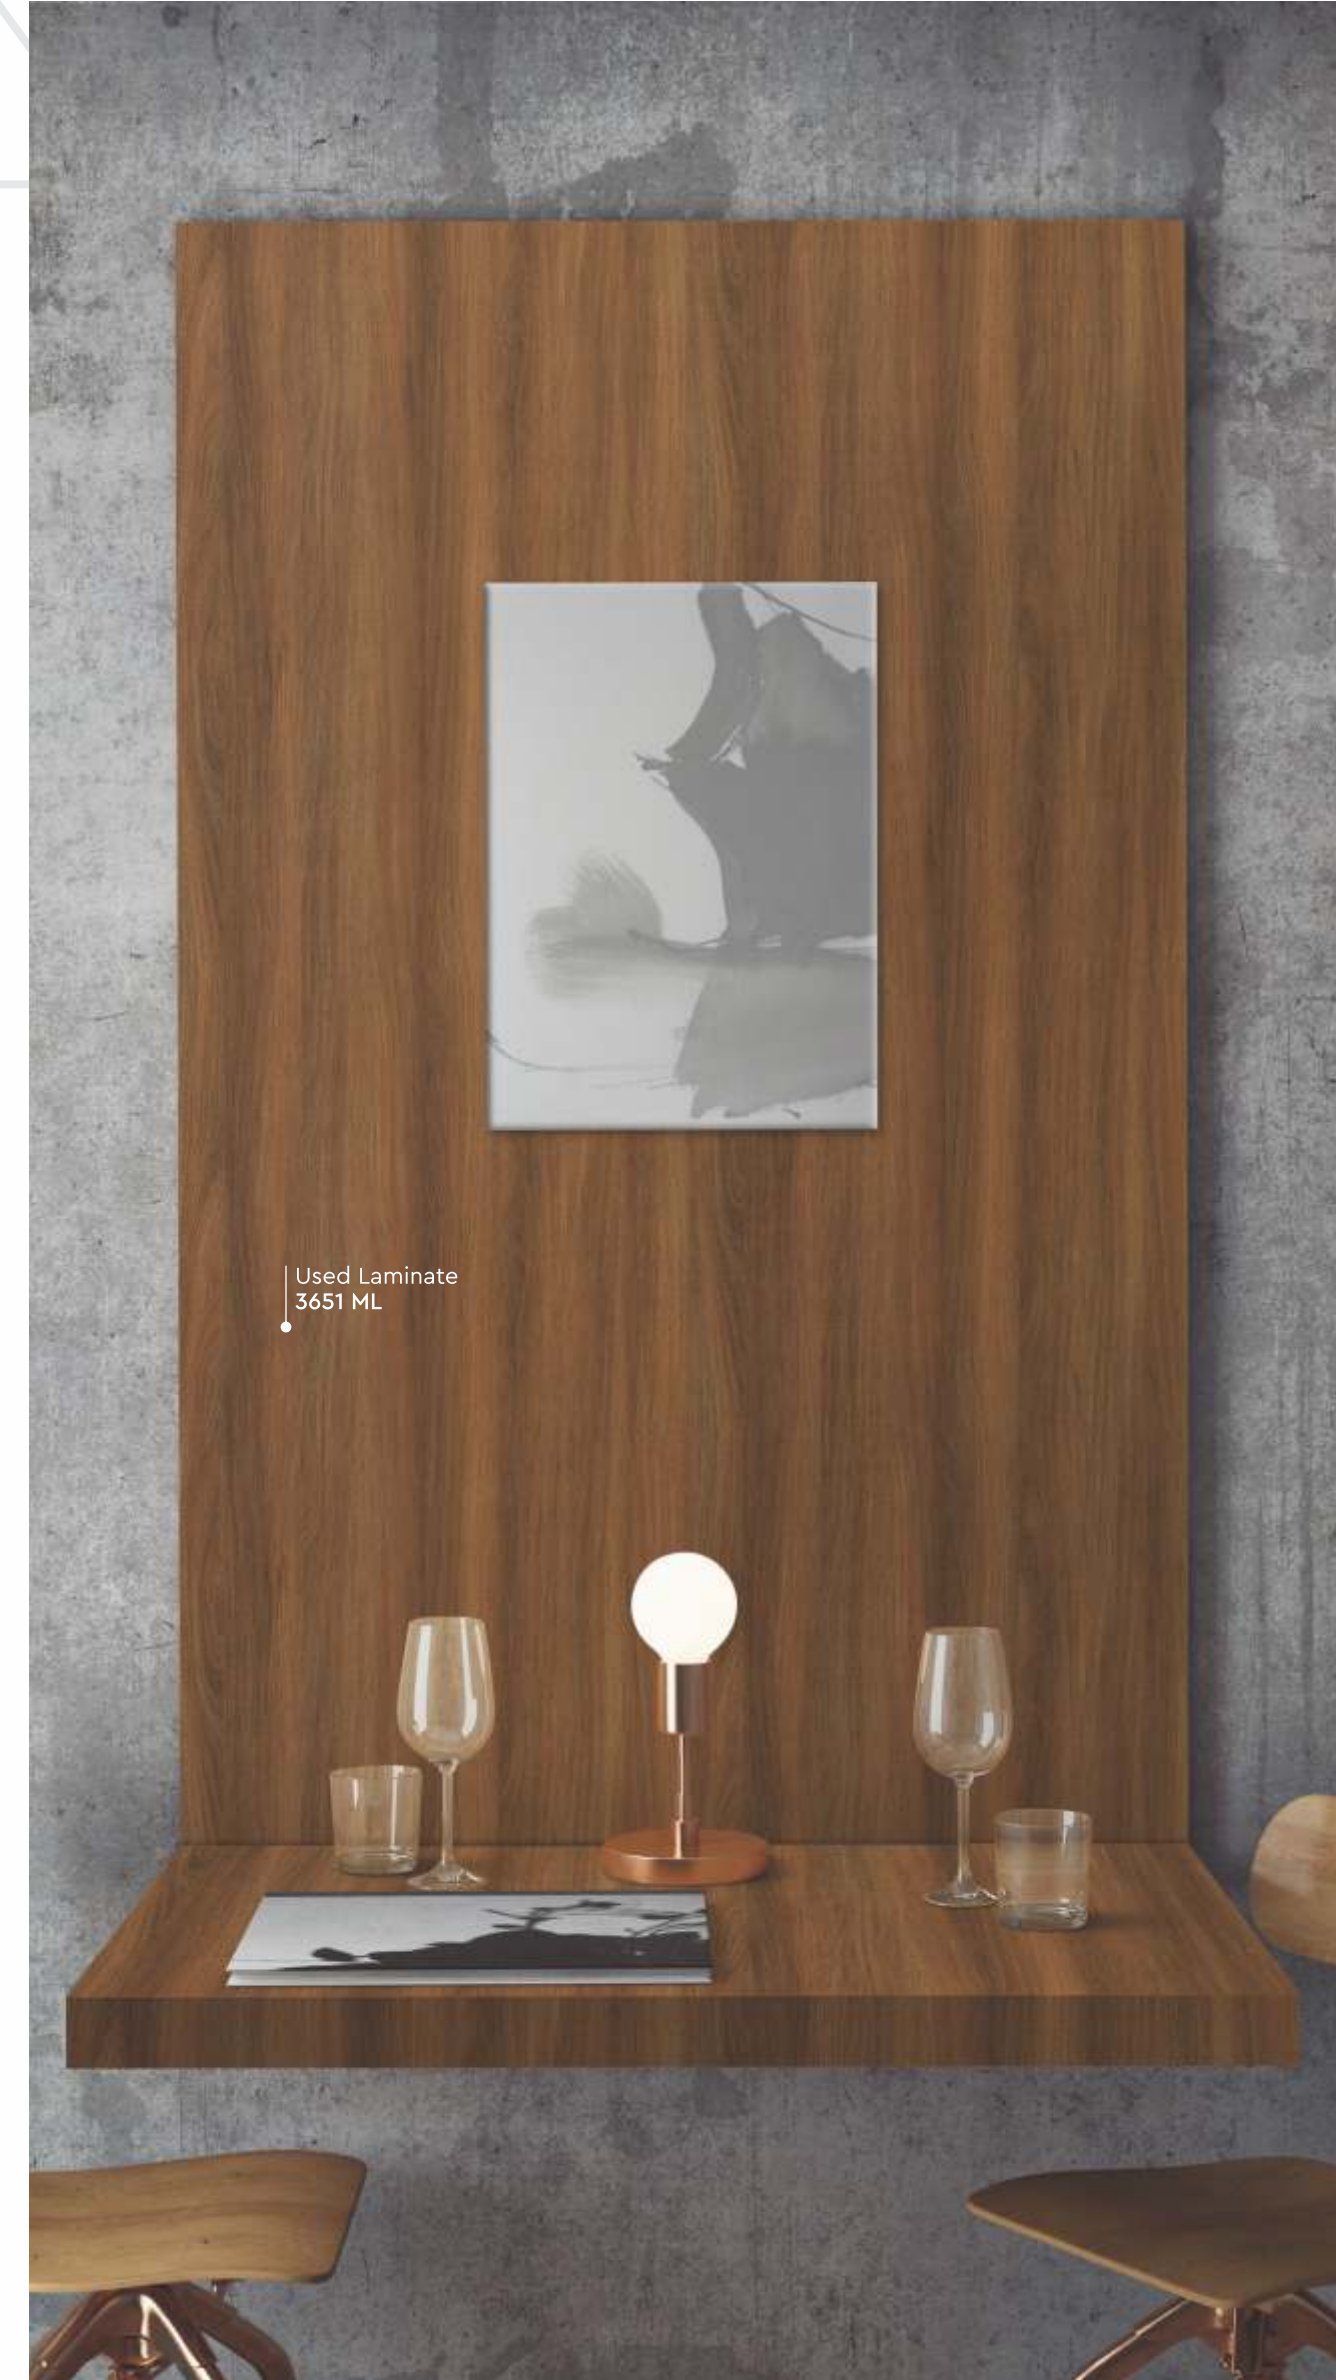

3651 ML | BARON WOOD