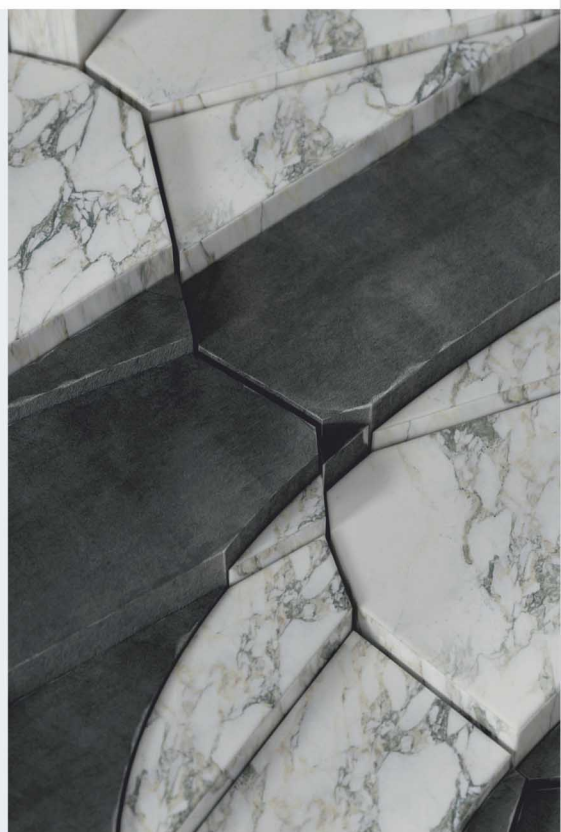

*Glowing
Charm*

Laminates that will entice anyone
who walks into the room

NST - 0018 | SUPER WHITE SATVARIO

100% PHENOLIC • 1MM THICKNESS

*Beautiful
Bliss*

Laminates to adorn your home with an exceptional and artistic finish