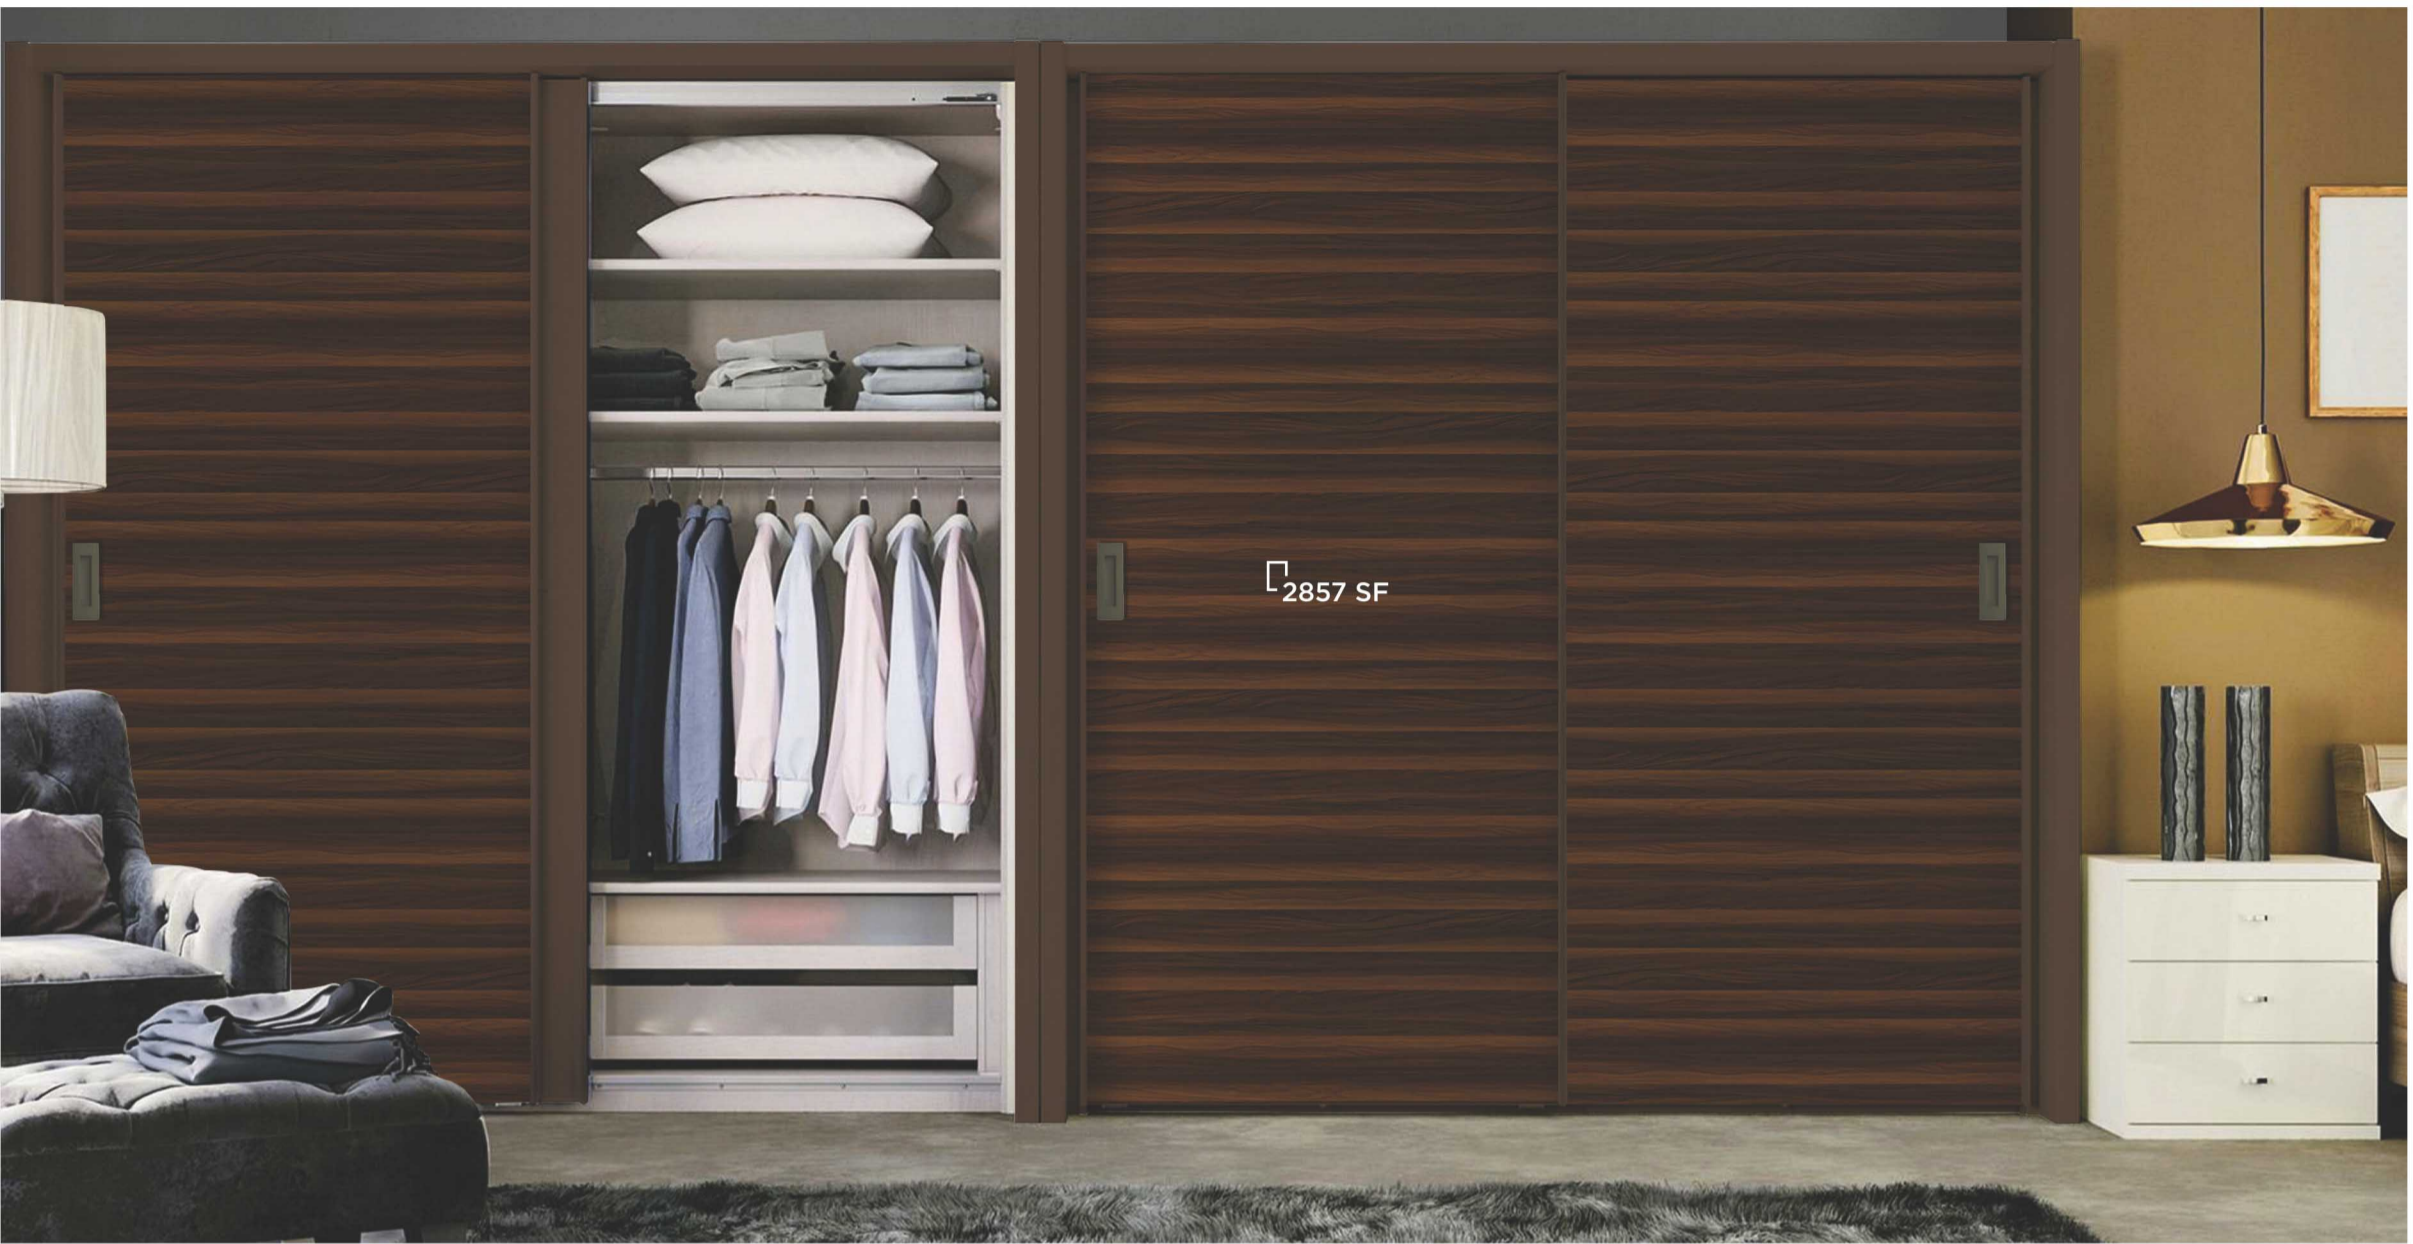

GRAINS

Admire these truly natural impressions that instill glamorous vogue into your environment.

VIRGO[®]
CORBY
LAMINATES

HORIZONTAL WOOD GRAINS (SF)

2857 SF | HORIZON BLACK **NEW**

2858 SF | HORIZON BREW **NEW**