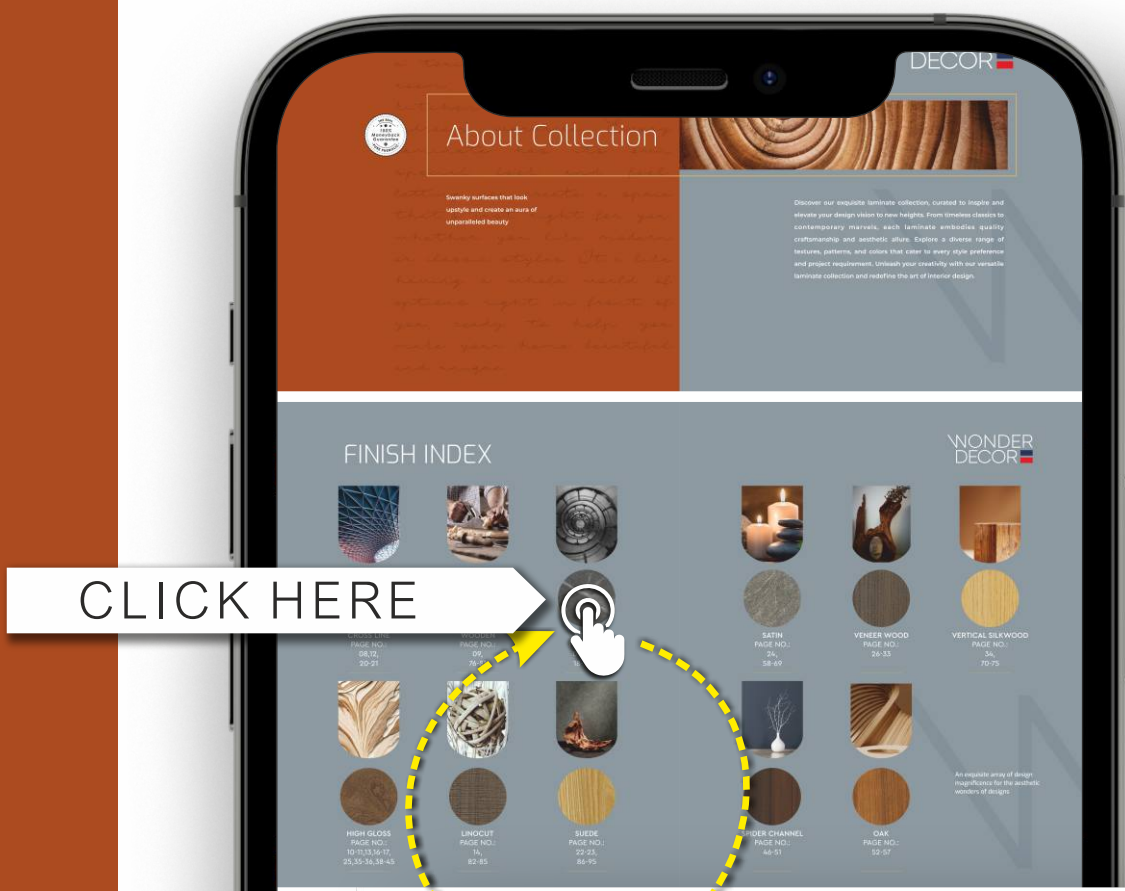

# INTERACTIVE

WONDER  
DECOR

## INDEX

Please click on the Sample beside the Finish Name to scroll to the specific finish page

Click on the Home button to return back to the Finish Index.

1. Open downloaded e-PDF on any device.
2. Browse through our entire collection right on your fingertips.
3. Like a product or design? Click anywhere on the product to open its dedicated webpage.
4. Here you will find the following details about the

Product you chose:

- Full Sheet View
- Application Preview
- Available Textures
- Technical Details
- Option to send an enquiry

5. You can find the same information about all the products in the PDF by clicking on them.