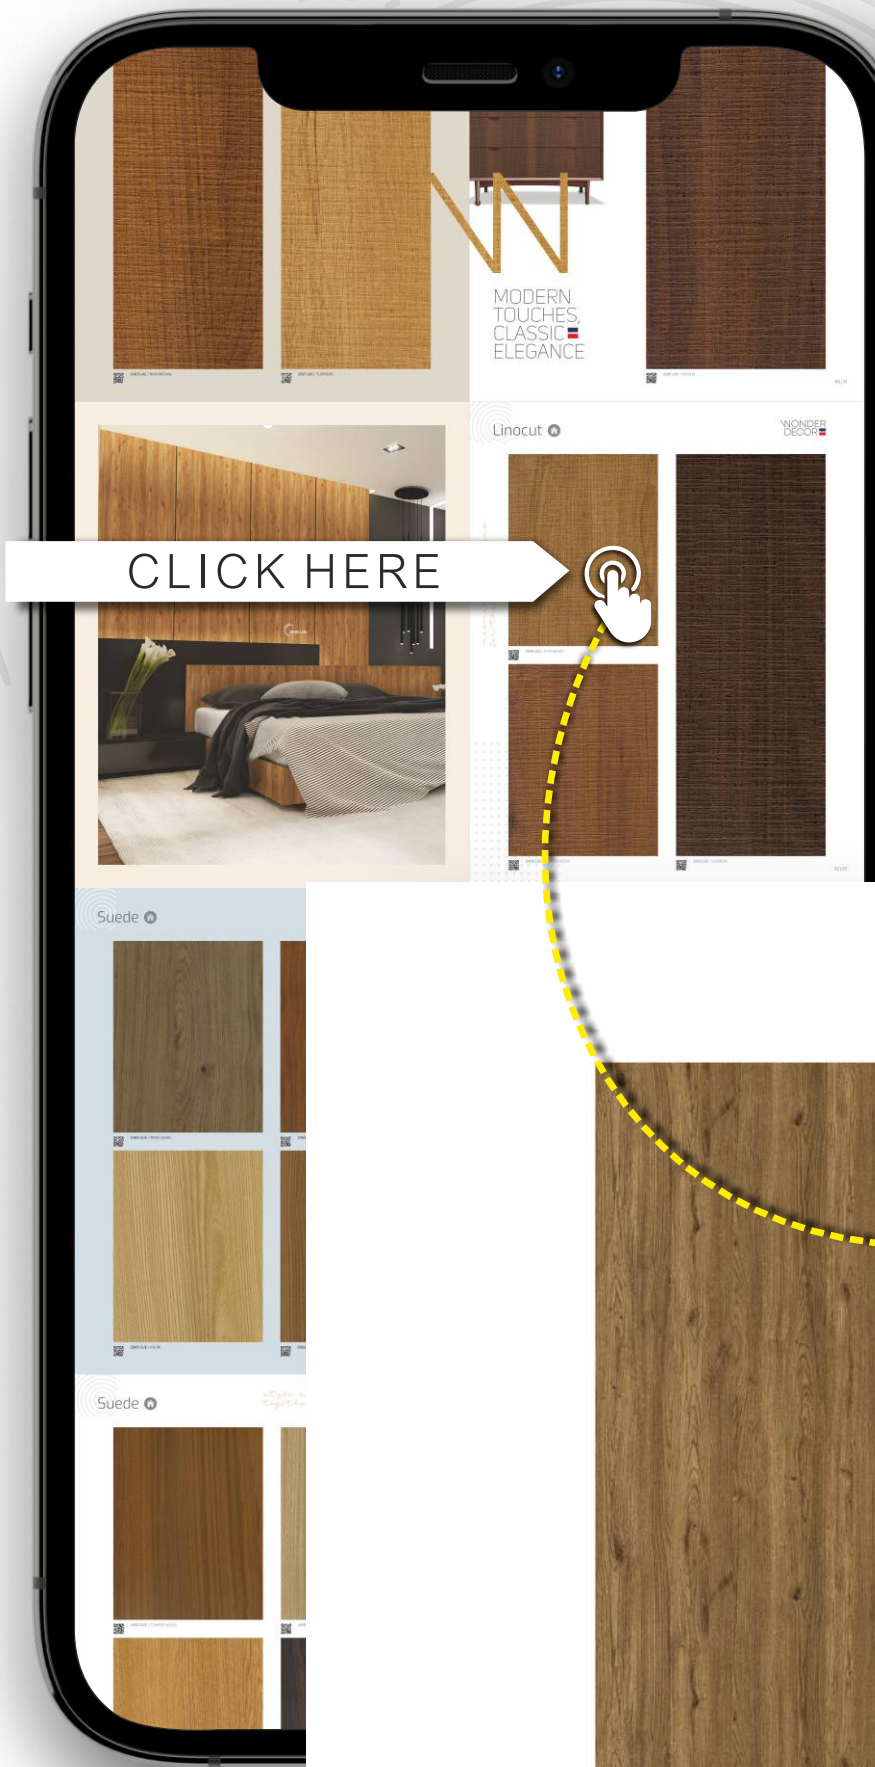

## About Collection

Swanky surfaces that look

upstyle and create an aura of unparalleled beauty

WONDER  
DECOR 

Discover our exquisite laminate collection, curated to inspire and elevate your design vision to new heights. From timeless classics to contemporary marvels, each laminate embodies quality craftsmanship and aesthetic allure. Explore a diverse range of textures, patterns, and colors that cater to every style preference and project requirement. Unleash your creativity with our versatile laminate collection and redefine the art of interior design.

## INDEX

Please click on the Sample beside the Finish Name to scroll to the specific finish page

Click on the Home button to return back to the Finish Index.

1. Open downloaded e-PDF on any device.
2. Browse through our entire collection right on your fingertips.
3. Like a product or design? Click anywhere on the product to open its dedicated webpage.
4. Here you will find the following details about the