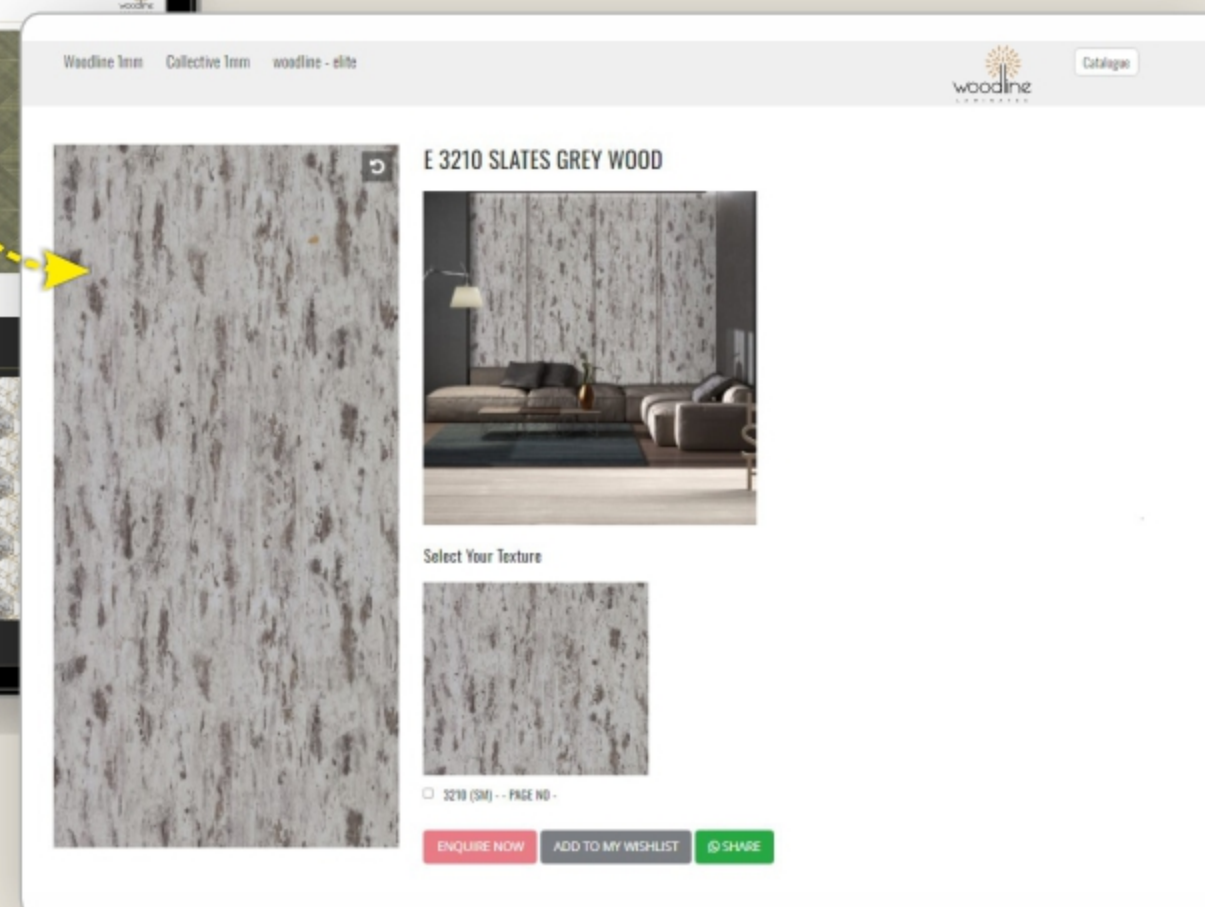

1. Open downloaded e-PDF on any device.
2. Browse through our entire collection right on your fingertips.
3. Like a product or design? Click anywhere on the product to open its dedicated webpage.
4. Here you will find the following details about the

Product you chose:

1. Full Sheet View
   - Application Preview
   - Available Textures
   - Technical Details
2. Option to send an enquiry

5. You can find the same information about all the products in the PDF by clicking on them.