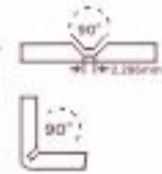

INSTALLATION INSTRUCTIONS AND CARE

BLACK COBRA®

V-GROOVE Radius Cutter

STEP - 1

Cut Your PVC Laminate Sheet According To The Size

STEP - 2

Check The Size By Placing The Plywood Of WPC Board On It.

STEP - 3

Make Mark for V-Groove Cutting

STEP - 4

Make Groove With V-groove Cutter That Are Easily Available In The Market. The V-groove Should Be At Least 2.5mm Wide And 0.5mm Deep.

STEP - 5

Now Cut The Corners With The Help Of A Pair Of Scissors.