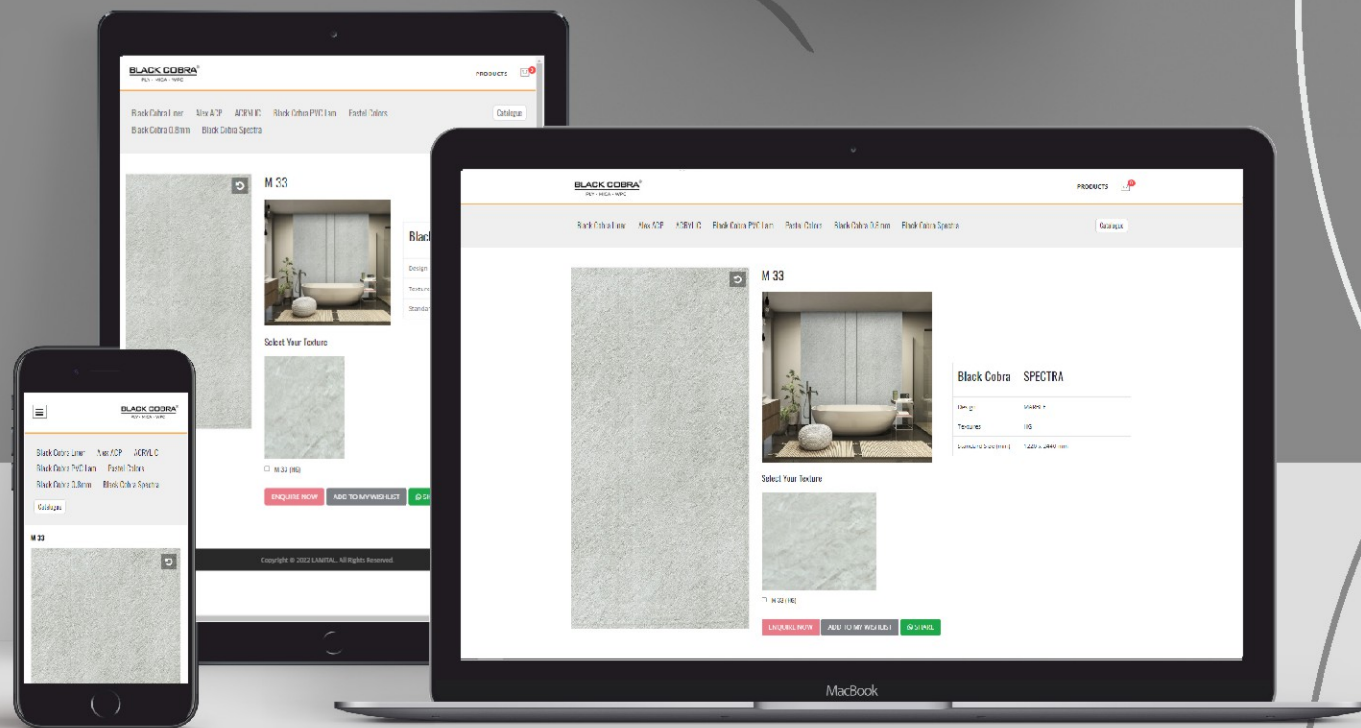

QR SCANS BENEFITS