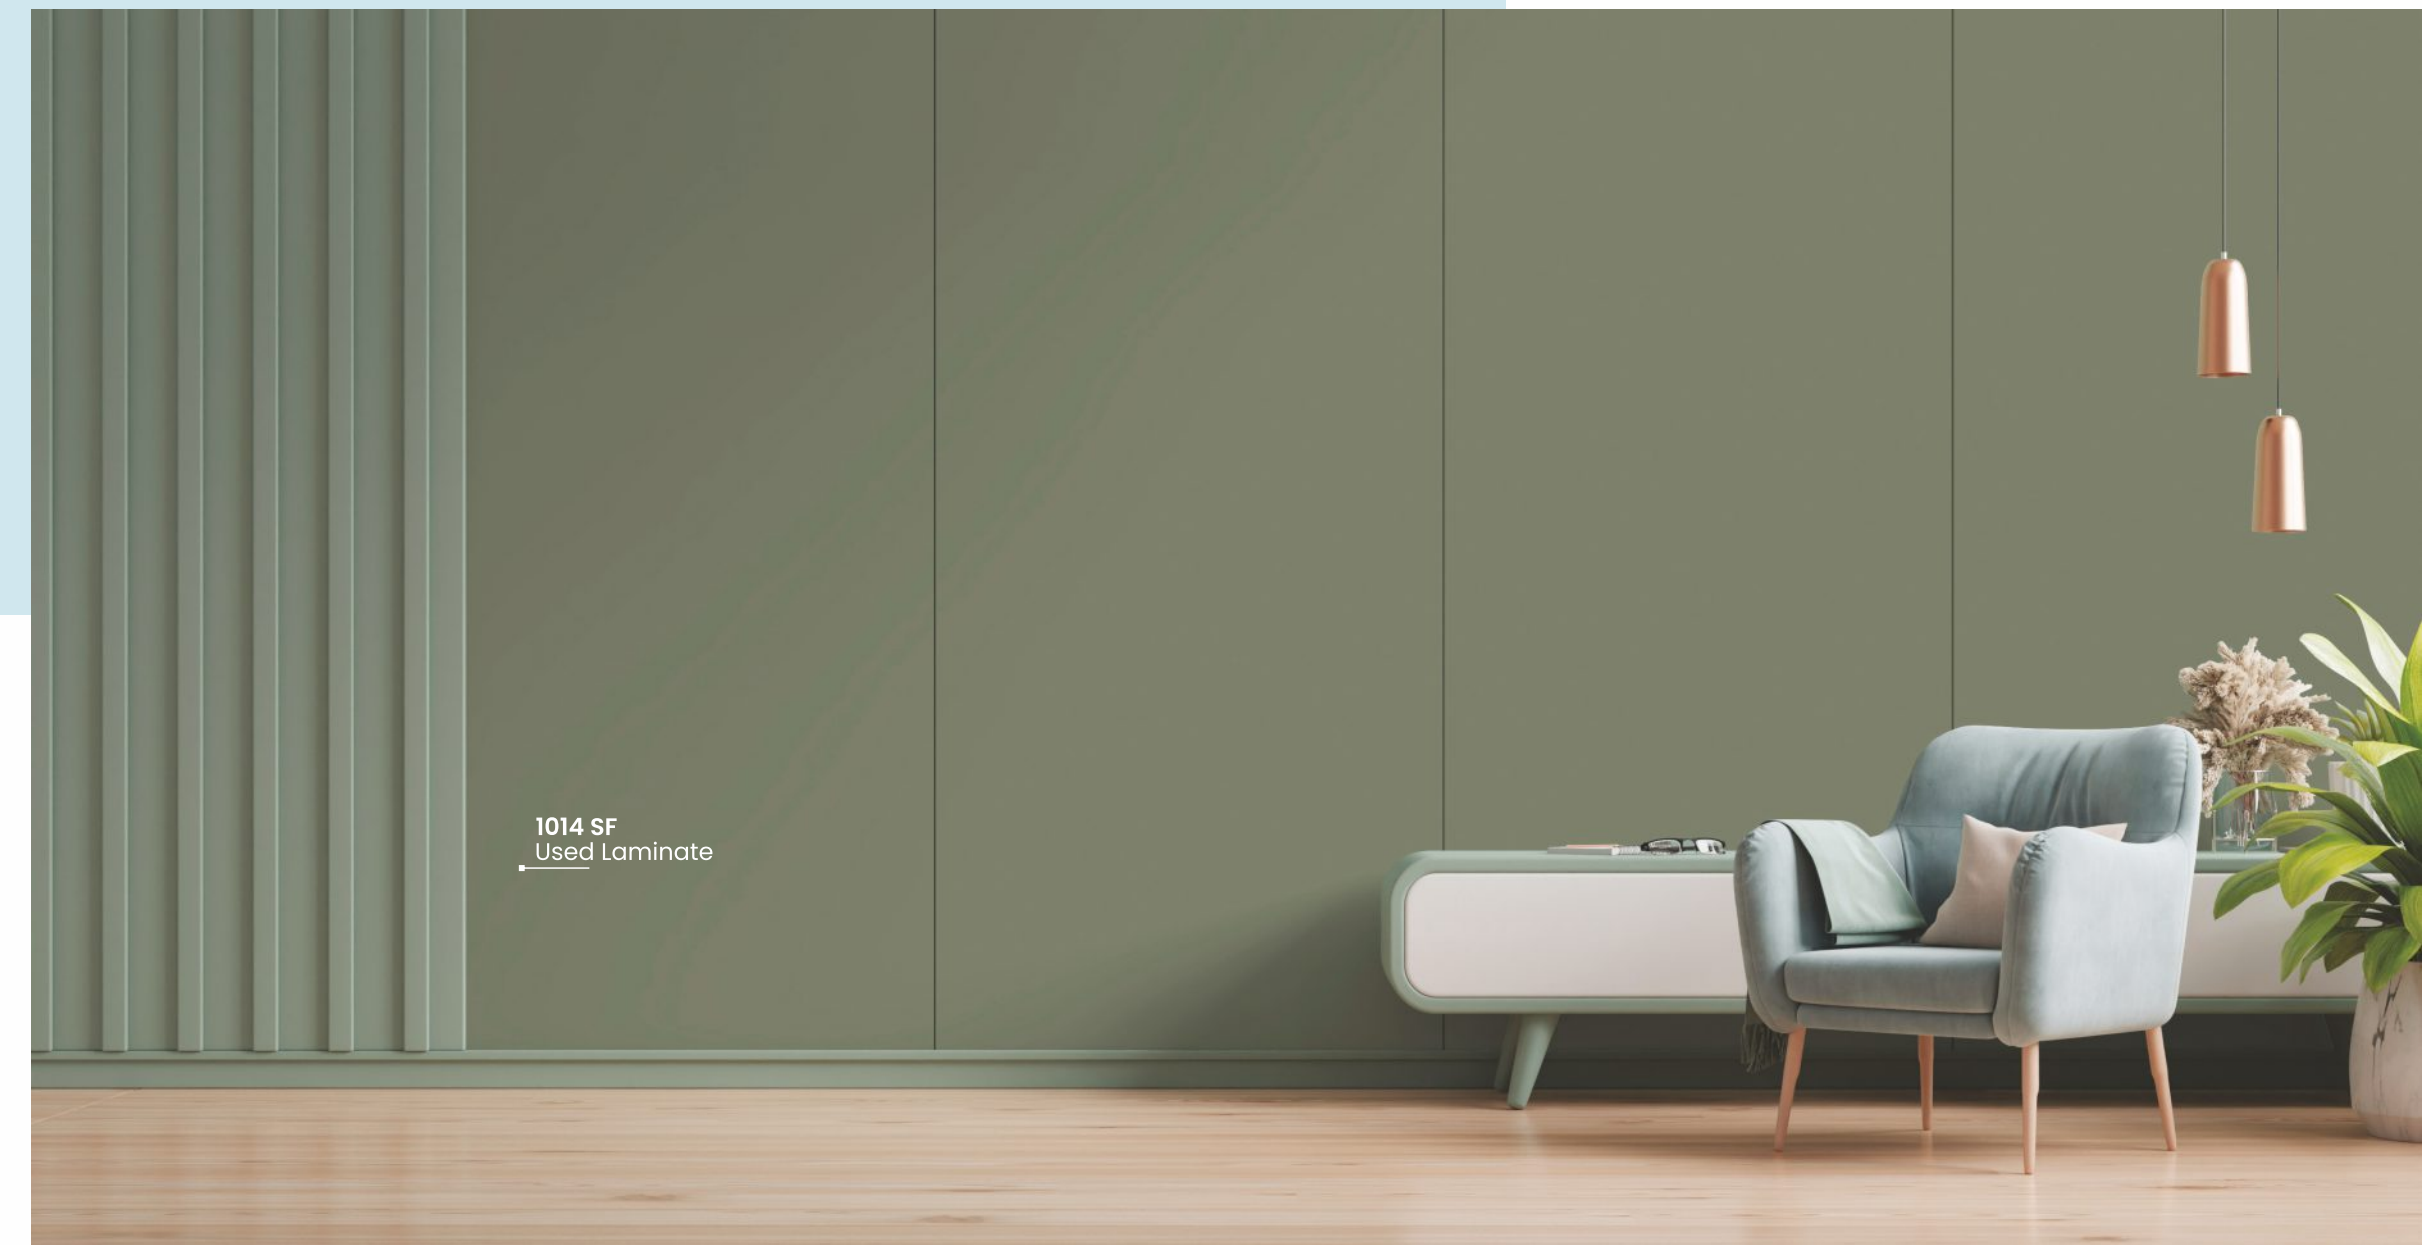

Marvellous