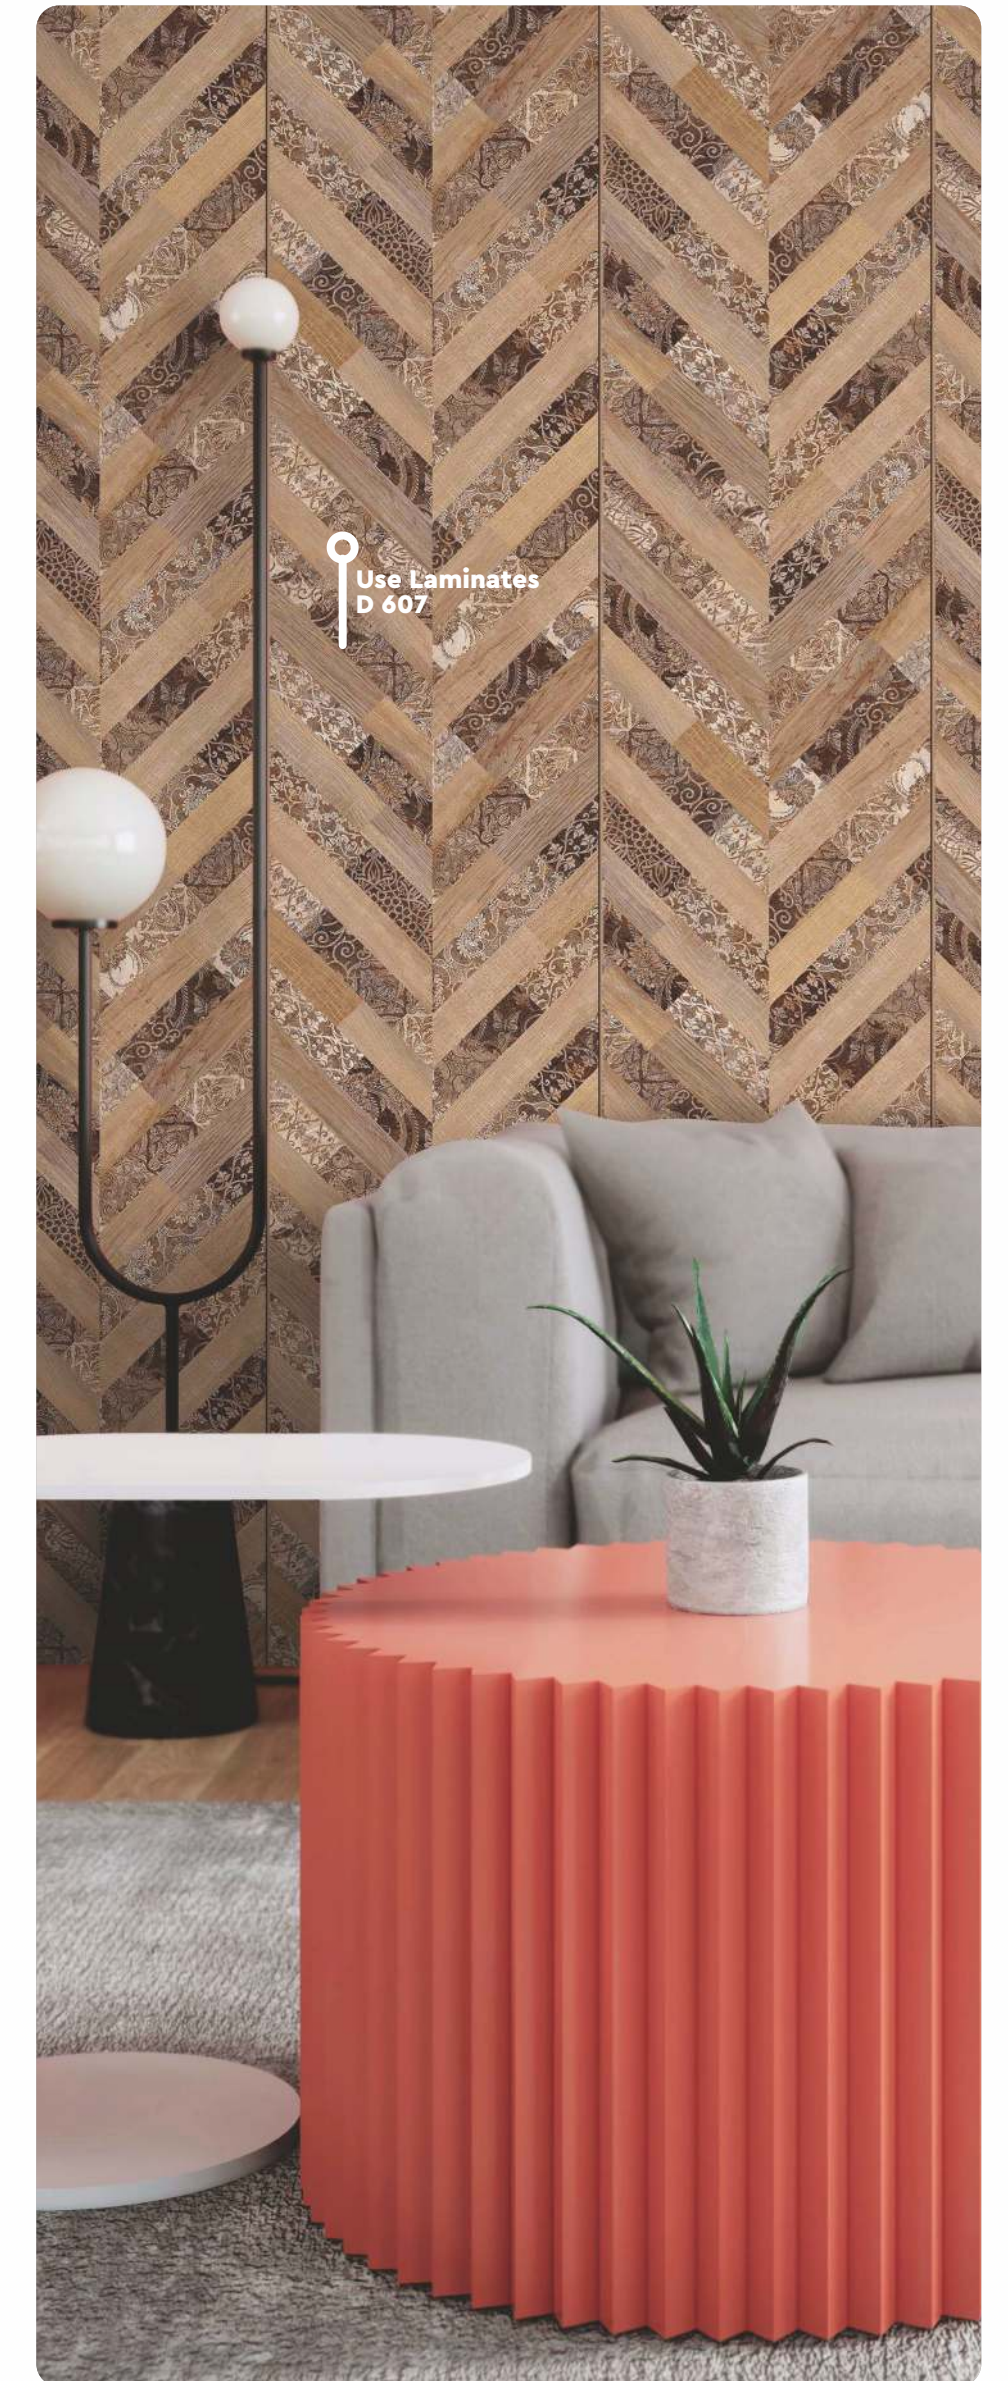

605 D | MARBLE LOUVER NEW

125x315mm

606 D | LOUVERS MULTIWOOD NEW

125x315mm

607 D | INLAY HERRINGBONE NEW

Beautiful Creations of versatility, the aura of these textures exude excellence

H I G H G L O S S S O L I D S